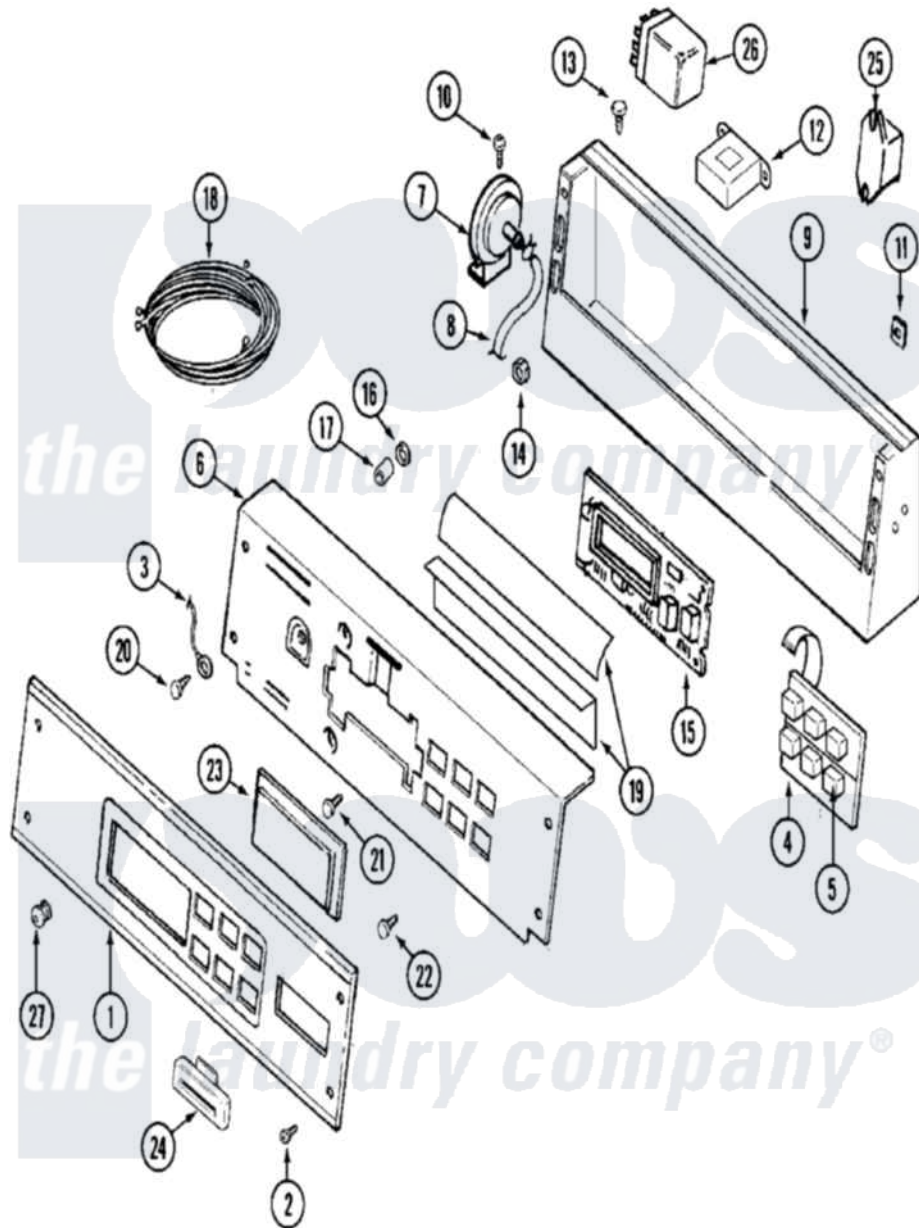

Maytag XAV13PRBWW 01 - CONTROL PANEL

Maytag [Commercial Maytag XAV13PRBWW Washer Parts](#) Parts Diagram 01 - CONTROL PANEL
 Click on the part number to view part

Item	Original Part Number	Replaced By	Status	Part Description
001	NLA		Not Available	PANEL, CONTROL (WHT)
002	215506			Screw, Control Panel Overlay
003	NLA		Not Available	WIRE, GROUND
004	206808	W10135389		Push Button And Switch Assembly
"	215527	W10140652		Screw, 6-20 X 1/2
005	215517	W10131113		Push Button
006	22002347			Switch Brkt And Back Brkt
"	22002354			Screw, Back Bracket
007	NLA		Not Available	SWITCH, PRESSURE
008	22002743	22003422		Hose, Air Dome
"	NLA		Not Available	CLIP, PRESSURE SWITCH HOSE
009	33001957			Console
010	22001996	3370225		Screw
011	215003			Fastener, Panel And Bracket
012	22001960			Transformer

013	22001996	3370225	Screw
014	22001419		Nut, Transformer
015	NLA	Not Available	BOARD, CONTROL
016	912077		Locknut, Reader Harness
017	33001204		Stand-Off, Ccontrol Board
018	NLA	Not Available	HARNES, MAIN WIRE
019	22001511	22002954	Deflector, Water
020	211252		Screw, Ground Wire
021	215526		Screw, Circuit Board
022	215527	W10140652	Screw, 6-20 X 1/2
023	22001962	W10131114	Cover, Display
"	22001973		Harness, Pr Service
024	22001976		Bezel
025	206824	W10133335	Relay, Motor
026	NLA	Not Available	RELAY, REVERSING
027	212716		Bumper, Lid
028	22002155	33001856	Reader Harness Kit