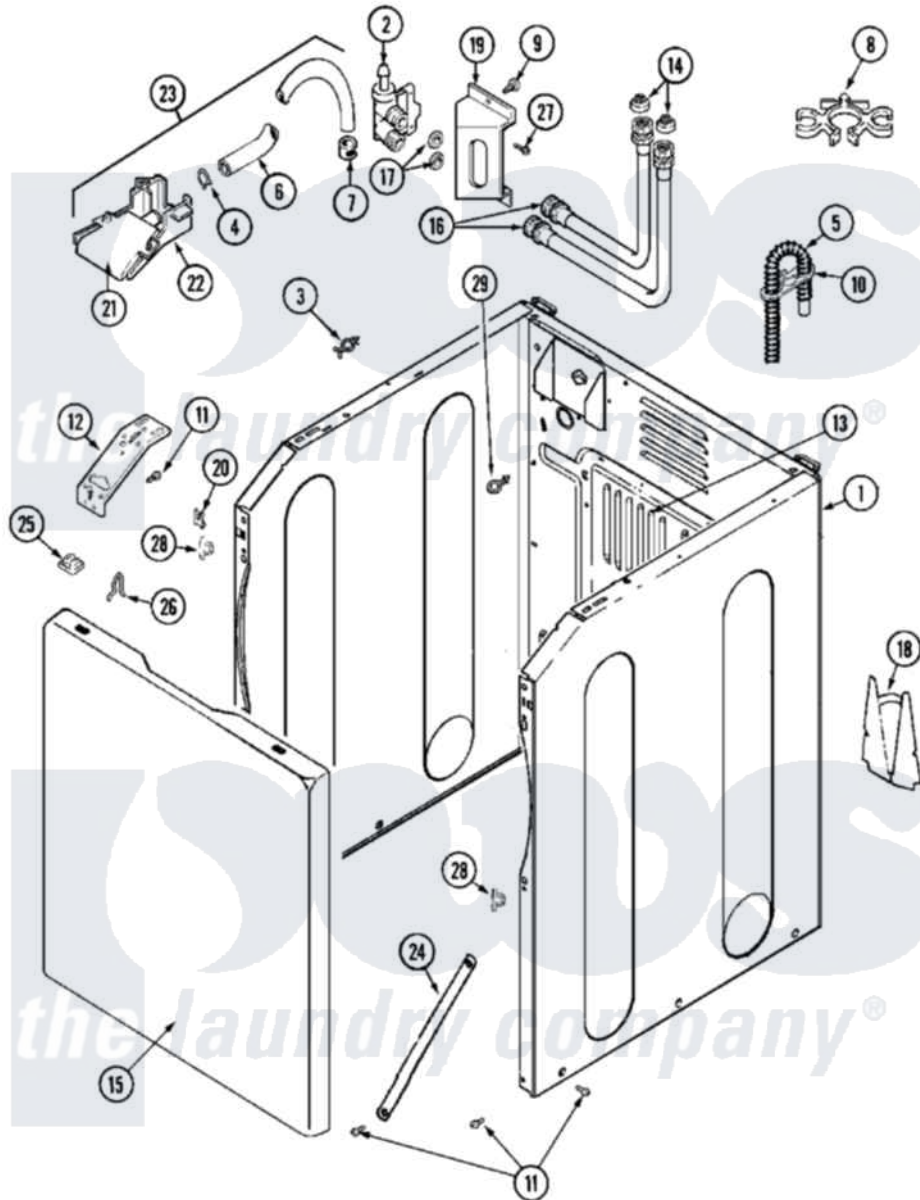

Maytag XAV13PRBWW 03 - CABINET

Maytag [Commercial Maytag XAV13PRBWW Washer Parts](#) Parts Diagram 03 - CABINET
 Click on the part number to view part

Item	Original Part Number	Replaced By	Status	Part Description
001	NLA		Not Available	CABINET ASSY. (WHT)
002	22002707			Valve, Water
003	315471	22003298		Retainer, Wire
004	22002838	285655		Clamp, Hose
005	12001586	76660		Break-Sphn
"	22002700	22003410		Hose, Drain
"	25-7080	285655		Clamp, Hose
006	22002761			Hose, Injector
007	216169	596669		Clamp, Manifold
008	22002765			Clip, Hose
009	33002190			SCrew, C BraCe, BraCket, Cabinet
010	22002701	22003814		Retainer, Drain Hose
011	22001995			Screw Note: Screw, Tumbler Front And Shroud
012	22002839			Brace, Cabinet
"	22002840			Brace, Cabinet

013	22002092		Panel, Access
014	200961	12001413	Strainer And Washer Kit
015	22002663		Not Available
			PANEL, FRONT (BISQ)
016	22002763	12001900	Kit-Inlet Hose Assembly
"	22002764	12001901	Kit-Inlet Hose Assembly
017	Y013783		Washer, Inlet Hose
018	22002704		Cover, Drain Hose
019	22002762		Bracket, Water Valve
020	22002748	204439	Screw And Fstner Assembly
021	22002759		Flume, Water Injector
022	22002760	22002722	Injector Flume Assembly
023	22002722		Injector Flume Assembly
024	22002767		Brace, Cross
025	22002013		Stop, Shipping
026	25-7220		Clip, Cabinet Top
027	22002362	9740848	Screw, Mixing Valve Mounting
028	22002229	22002960	Strainer, Washer Inlet
"	33002388		Washer
"	NLA		Not Available
			SCREW (HDWR.PKG.)
"	Y013783		Washer, Inlet Hose
"	Y22002702	W10339879	Tie, Cable
"	Y352890		Not Available
			CABLE TIE (HDWR.PKG.)
029	22003086		Clip, Air Dome Hose