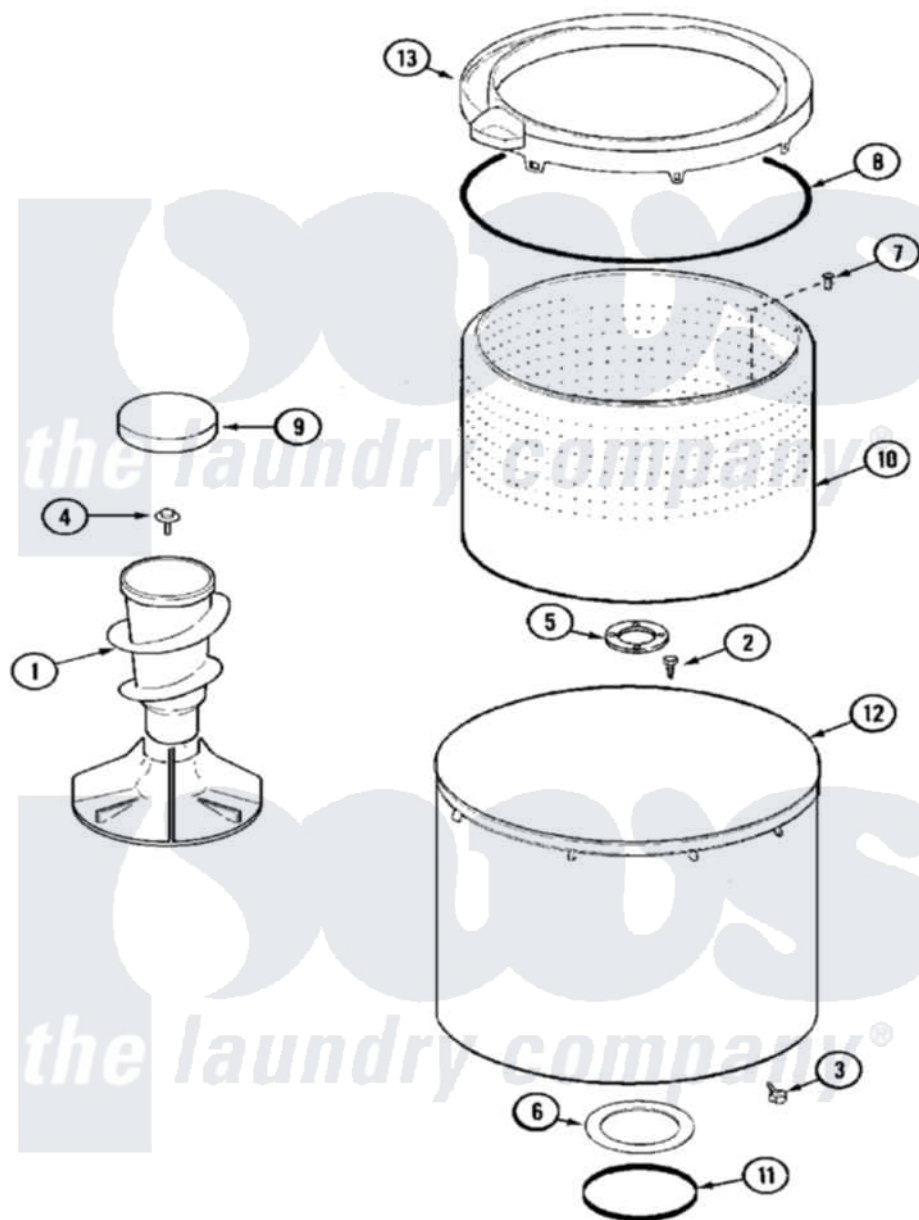

Maytag XAV13PRBWW 04 - TUB

Maytag Commercial Maytag XAV13PRBWW Washer Parts Parts Diagram 04 - TUB
 Click on the part number to view part

Item	Original Part Number	Replaced By	Status	Part Description
001	22002735	22004042		Agitator/Auger Assembly
002	21001510	22002947		Bolt, Tub
003	25-7953	22002933		Screw
004	25-7948	W10309247		Screw
005	35-3685			Gasket, Basket To Centerpost
006	35-3686			Gasket, Tub To Housing
007	25-7967	3400504		Screw
008	35-2328			Seal, Tub Top
009	21001528			CAP, AGITATOR
010	22002741			Spinner Assembly, Plastic
011	35-2978			Seal, Tub/Housing
012	22002742			Tub Assembly
013	22002736	22004385		Tub Cover