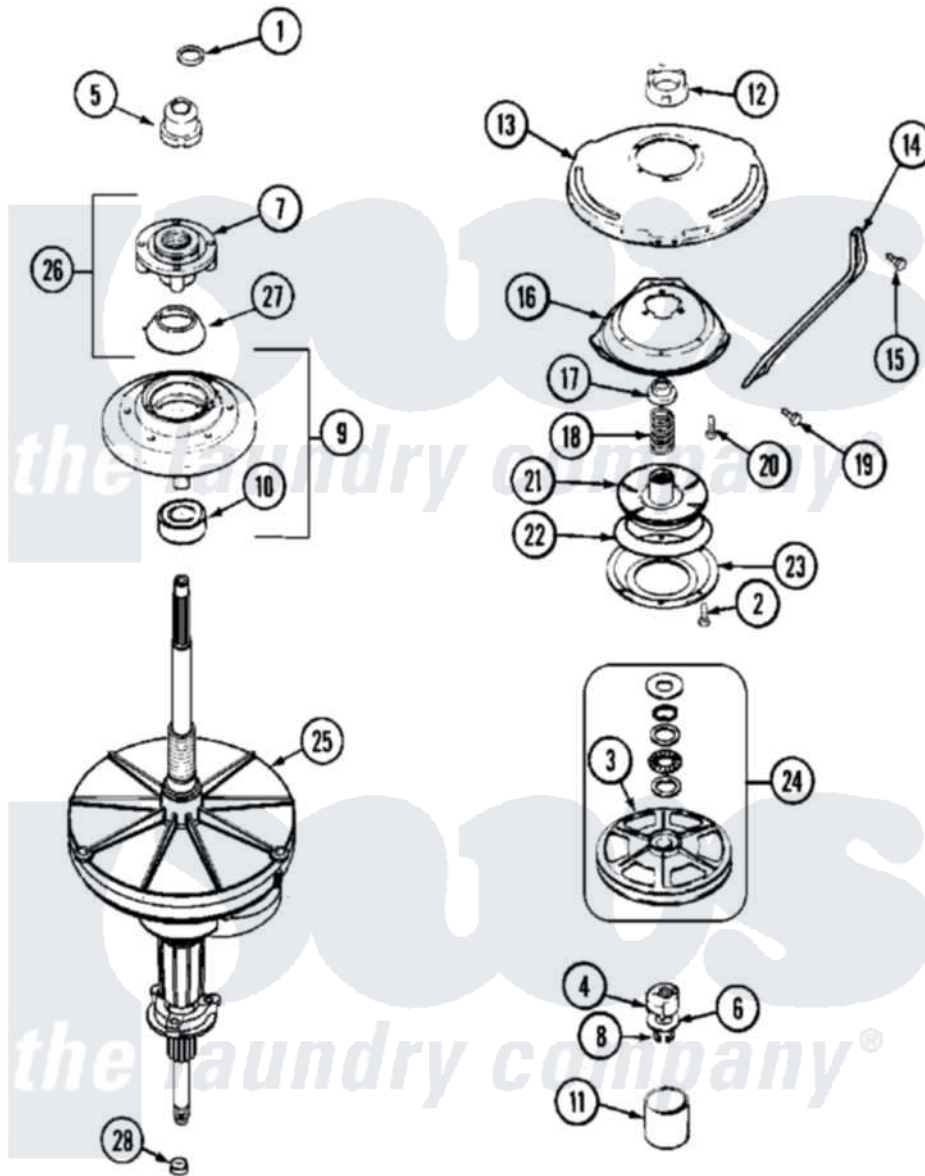

Maytag XAV13PRBWW 06 - TRANSMISSION

Maytag [Commercial Maytag XAV13PRBWW Washer Parts](#) Parts Diagram 06 - TRANSMISSION
 Click on the part number to view part

Item	Original Part Number	Replaced By	Status	Part Description
001	25-7941			"O" Ring, Agr Drive Shaft
002	21001065			Screw, No.10-24 x .50 Hxnibhd
003	35-3829	12002213		Thrust Bearing Kit
004	LA-2007	12002213		Thrust Bearing Kit
005	21001533	35-5655-1		Seal
006	35-2082			Washer, 1.25ODX.530IDX.062
"	35-2132			Washer, 1.25ODX.530IDX.032
007	21001515	12001598		Tub Seal Assembly--W
008	25-7854			Ring, Retaining
009	21001508	12001561		Bearing And Seal Housing Assembly
010	35-2205			Bearing, Spin
011	35-2007			Cap, Dust
012	21001511	12001562		Bearing Assembly
"	35-2205			Bearing, Spin
013	21001518			Support, Tub
014	21001532			Brace, Tub

015	25-7895	21001858	Screw 5/16-18 x 1/2
016	21001163		Housing, Suspension
017	35-2017		Retainer, Brake Spring
018	31001285	21001910	Spring, Brake
019	25-7930	21001858	Screw 5/16-18 x 1/2
020	21001509		Screw, High Performance Plastic
021	35-2948	35-6714	Brake Roto
022	21001161	21002026	Snubber
023	35-2018	35-6918	Stator, Brake
024	12500036	12002213	Thrust Bearing Kit
025	21001536	35-6615	Ht TranS S
026	12001598		Tub Seal Assembly--W