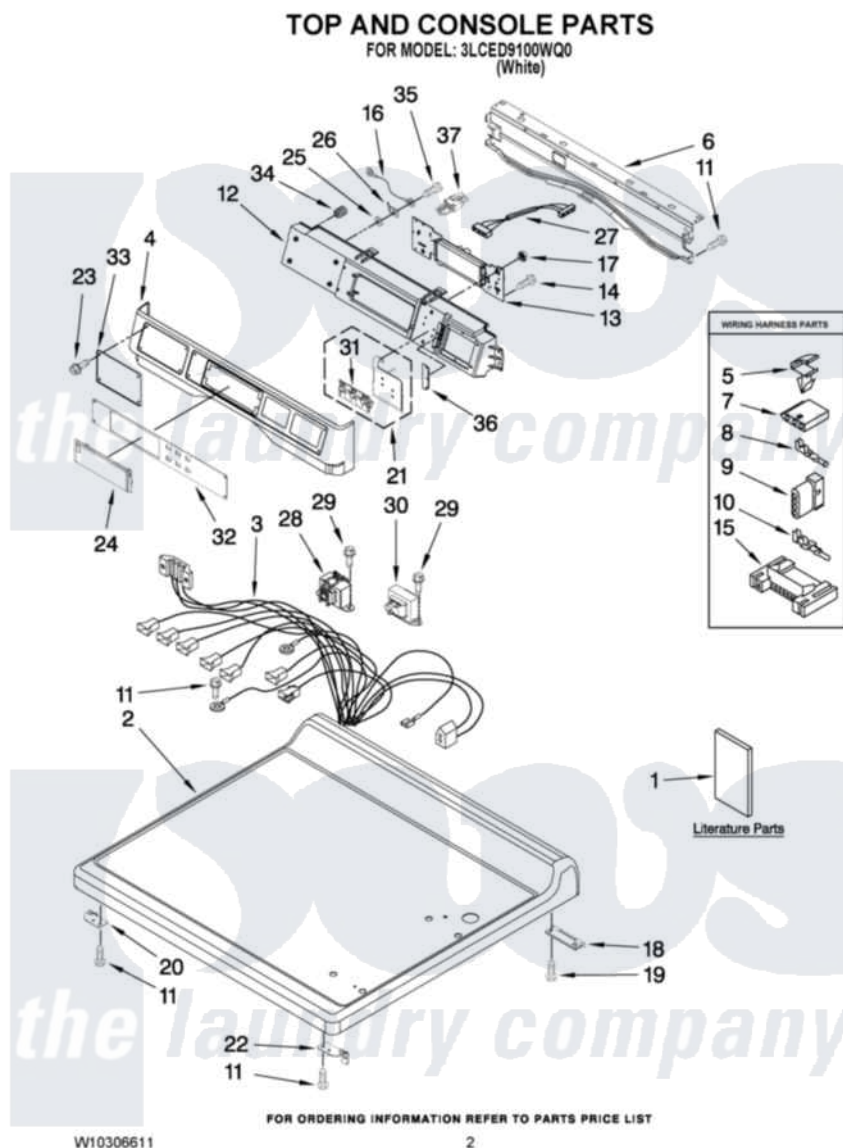

# Whirlpool 3LCED9100WQ0 01 - TOP AND CONSOLE PARTS

Whirlpool [Commercial Whirlpool 3LCED9100WQ0 Dryer Parts](#) Parts Diagram 01 - TOP AND CONSOLE PARTS  
Click on the part number to view part

Item	Original Part Number	Replaced By	Status	Part Description
1	<a href="#">W10306613</a>			USER INSTRUCTION
"	W10306597		Not Available	INSTALLATION INSTRUCTION
"	W10306604		Not Available	TECH SHEET
"	<a href="#">W10306611</a>			PARTS LIST
2	<a href="#">W10137410</a>			Top
3	<a href="#">W10111045</a>			Harness, Main
4	<a href="#">W10137459</a>			Console
5	<a href="#">3394427</a>			Clip-Harness
6	<a href="#">8565237</a>			Bracket, Console
7	<a href="#">353424</a>			Plug, Terminal
8	<a href="#">94614</a>			Terminal
9	<a href="#">3936144</a>			Do-It-Yourself Repair Manuals
10	94613	<a href="#">596797</a>		Terminal
11	<a href="#">W10080700</a>			Screw, 8-18 X 1/2
12	<a href="#">W10137427</a>			Console
13	<a href="#">W10166346</a>			User-Interface Assembly