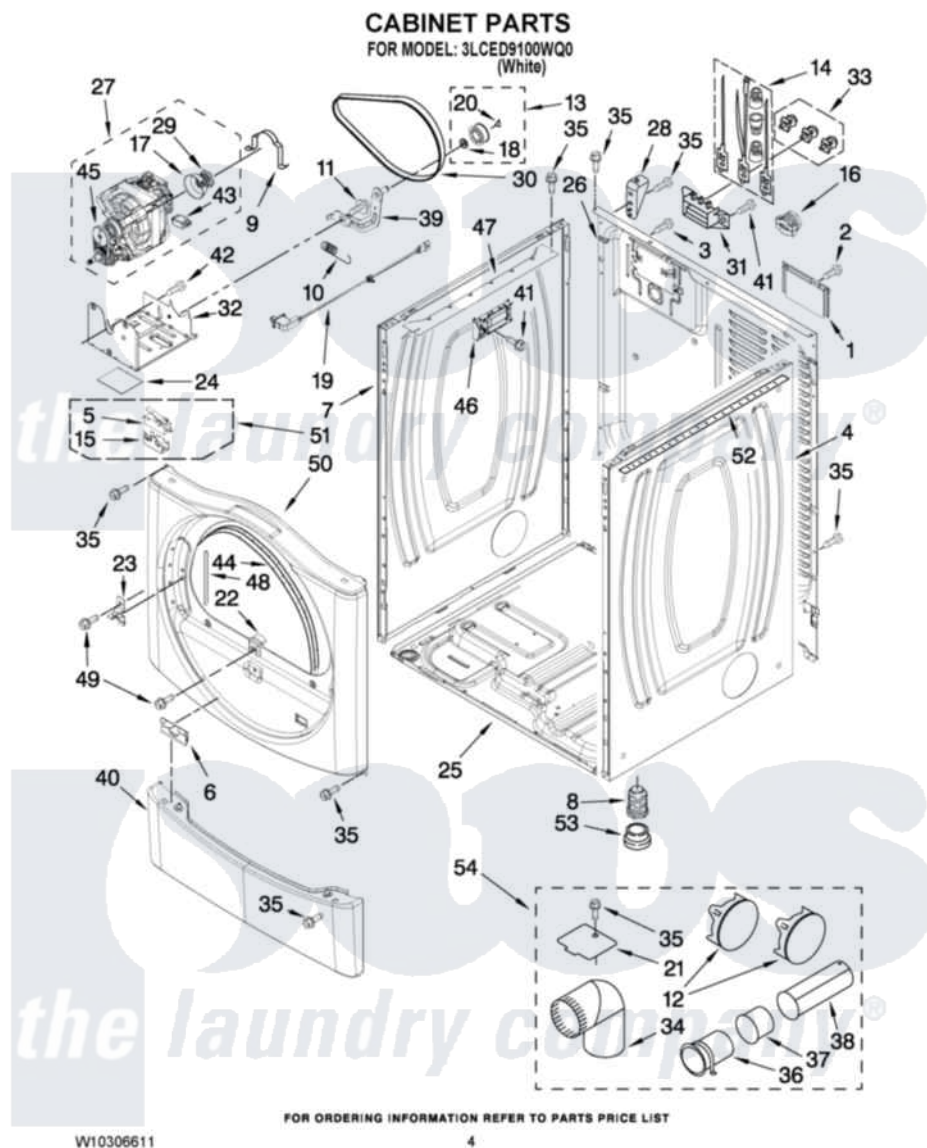

# Whirlpool 3LCED9100WQ0 02 - CABINET PARTS

Whirlpool Commercial Whirlpool 3LCED9100WQ0 Dryer Parts Parts Diagram 02 - CABINET PARTS  
 Click on the part number to view part

Item	Original Part Number	Replaced By	Status	Part Description
1	<a href="#">W10096918</a>			Cover, Terminal Block
2	3390814	<a href="#">90767</a>		Screw, 8A X 3/8 HeX Washer Head Tapping
3	<a href="#">W10080830</a>			Screw, 10-32 X 5/8
4	<a href="#">8565048</a>			Panel, Side
5	<a href="#">8564010</a>			Assembly, Switch And Actuator
6	<a href="#">8519459</a>			Clip, Toe Panel
7	<a href="#">8565054</a>			Panel, Side
8	3392100	<a href="#">49621</a>		Feet-Leveling
NI	<a href="#">279810</a>			Foot-Optional
9	<a href="#">660658</a>			Clamp, Motor Mounting 343481 685441
10	<a href="#">3387374</a>			Spring, Idler
11	<a href="#">3389420</a>			Retainer-Idler 1/4-20 X 1/16
12	<a href="#">49252</a>			Plug, Multivent
13	3388672	<a href="#">279640</a>		Pulley-ldr