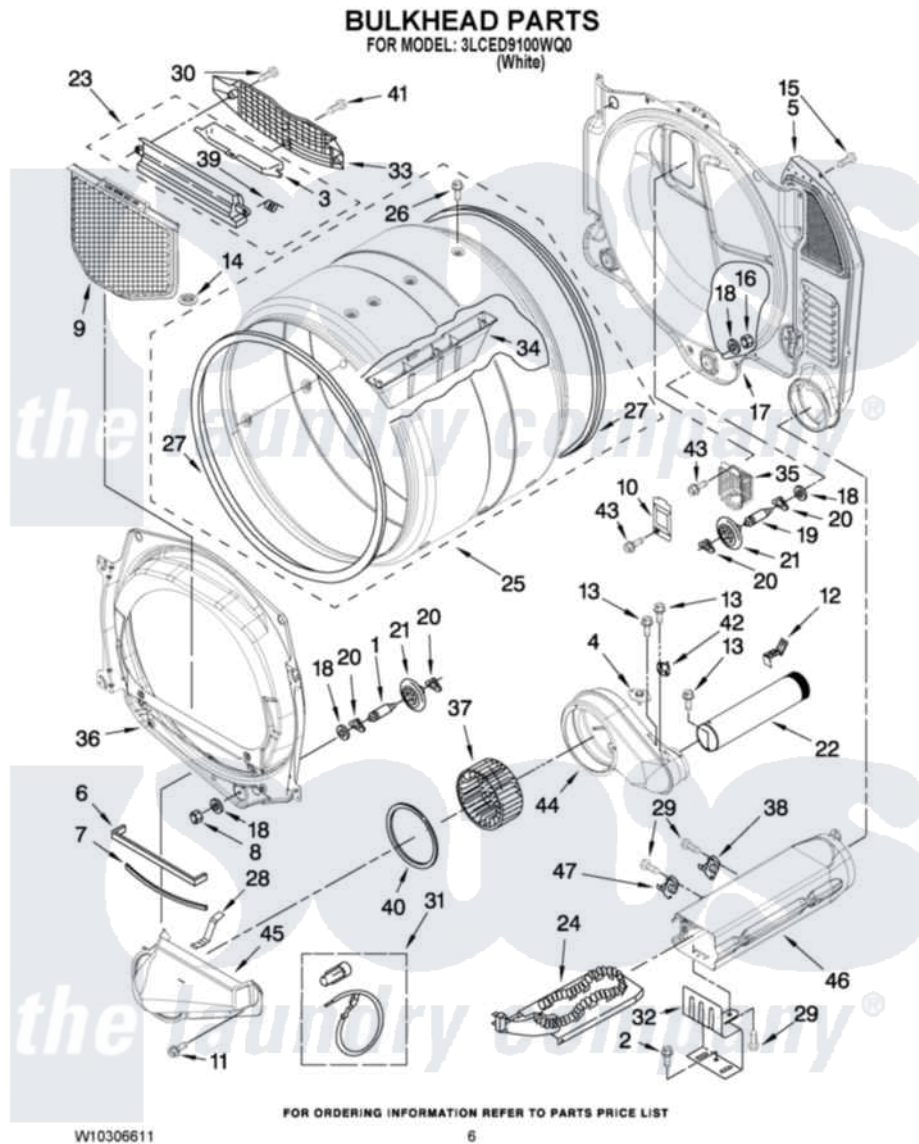

Whirlpool 3LCED9100WQ0 03 - BULKHEAD PARTS

Whirlpool Commercial Whirlpool 3LCED9100WQ0 Dryer Parts Parts Diagram 03 - BULKHEAD PARTS
Click on the part number to view part

Item	Original Part Number	Replaced By	Status	Part Description
1	8575324	W10359271		Shaft, Drum Roller Threads
2	W10080700			Screw, 8-18 X 1/2
3	W10181925			Door, Lint Screen
4	W10167627			Thermal Limiter
5	697354	3387911		Duct-Air
6	697813			Seal, Outlet Housing
7	697814	697813		Seal, Outlet Housing
8	W10080210			Nut, 3/8 X 16
9	W10049370	W10120998		Screen
10	3402841	8532165		Lens, Drum Light
11	W10080380			Screw, 10-16 X 3/4
12	8572105			Retainer, Toe Panel
13	W10080820			Screw, 8-18 X .298
14	W10128544			Housing-Outlet
15	W10080390	693995		Screw, Hex Head
16	W10080190			Nut, 3/8-16

17	W10080170		Bulkhead, Rear
18	W10080960		Washer, Support
19	8575325	W10359272	Shaft, Roller Drum Threads
20	690997		Washer, Thrust
21	8536973	W10314173	Support
22	W10225179		Exhaust Pipe
23	W10181928		Outlet Housing Assembly
24	3387749		Element, Heater
25	W10233255		Complete Drum
26	W10219342		Screw, Baffle Mounting
27	W10166807	280114	Seal
28	8066208		Clip-Exhaust
29	W10080280		Screw, 8-18 X 3/8
30	W10080640		Screw, 10-16 X 1/2
31	279457		Wire Kit, Terminal
32	W10119253	8066099	Bracket, Heater Box
33	W10181926		Grille, Outlet
34	W10153409		Baffle, Drum
35	8578825		Bracket, Drum Light
36	8565061		Bulkhead, Front
37	W10168564	W10349492	Wheel, Blower
38	W10141623	W10154212	Cutoff-Tml
39	3394986		Spring, Lint Screen Door
40	697770		Seal, Cover Plate Blower Housing
41	695240	488729	Screw
42	8577274		Thermostat 295F
43	W10080360		Screw, 8-15 X 1/2
44	W10151271		Housing, Blower
45	W10286419		Lint Duct Assembly
46	3392537		Box, Heater
47	W10168175		Thermostat, High-Limit 250/170-Nc