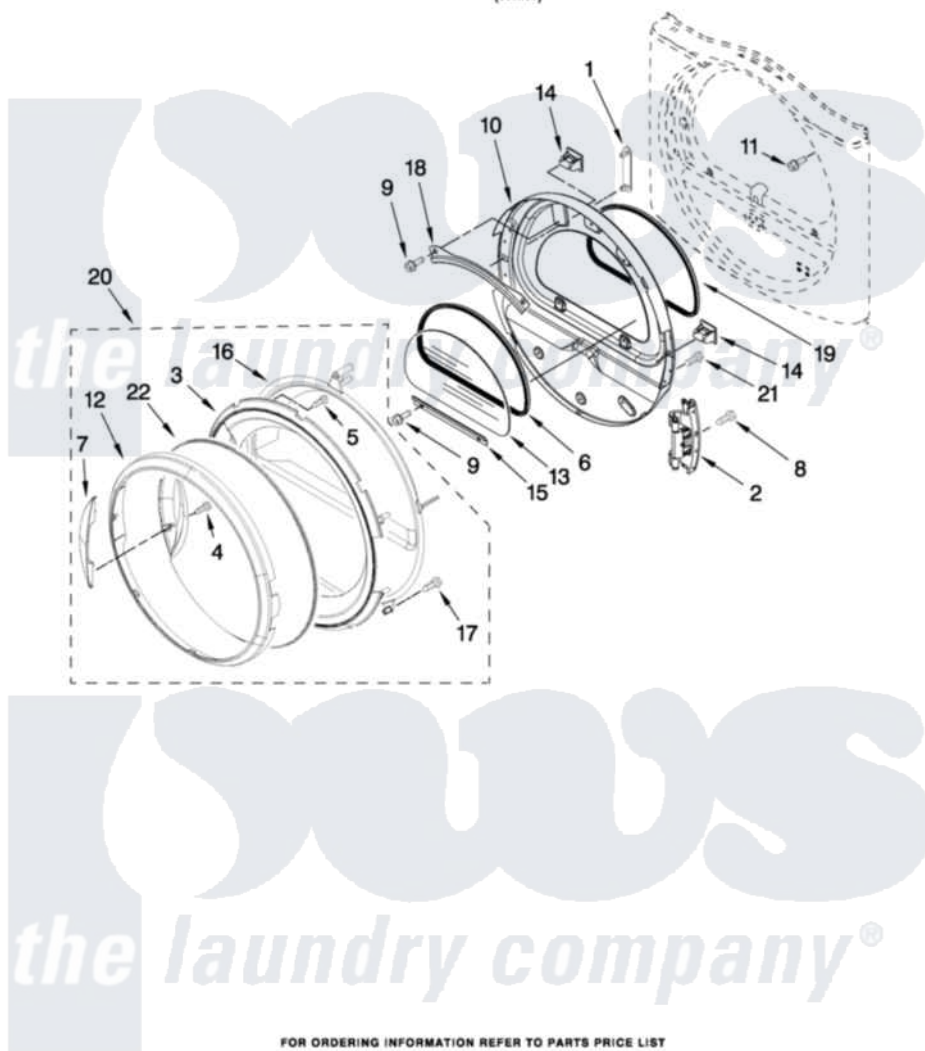

Whirlpool 3LCED9100WQ0 04 - DOOR PARTS

DOOR PARTS FOR MODEL: 3LCED9100WQ0 (White)

W10306611

FOR ORDERING INFORMATION REFER TO PARTS PRICE LIST

8

Whirlpool [Commercial Whirlpool 3LCED9100WQ0 Dryer Parts](#) Parts Diagram 04 - DOOR PARTS

[Click on the part number to view part](#)

Item	Original Part Number	Replaced By	Status	Part Description
1	8565119			Label, Hinge Hole Cover
2	W10304672	8578887		Door Hinge Assembly
3	8565111	8578420		Window
4	W10080840			Screw, 8-18 X 5/8
5	3400618			Screw, 6-19 X 3/8
6	8579663			Seal, Window
7	8576578			Handle, Door
8	W10159996			Screw, 10-24 X 25/64
9	W10080720			Screw, 10-16
10	W10259900	W10164062		Door Assembly
11	W10080340			Screw, 8-18 x 11/16
12	8576577			Door, Outer Ring
13	W10286878			Window
14	690081	279570		Latch
15	8519354			Retainer-Window
16	8580059			Door, Intermediate

17	8534022	Screw, 8-18 X 1/16
18	8519356	Retainer-Window
19	W10163915	Door Seal
20	W10306556	Outer Door, Assembly
21	9742177	Screw, 8-18 X .625
22	W10174863	Door Screen