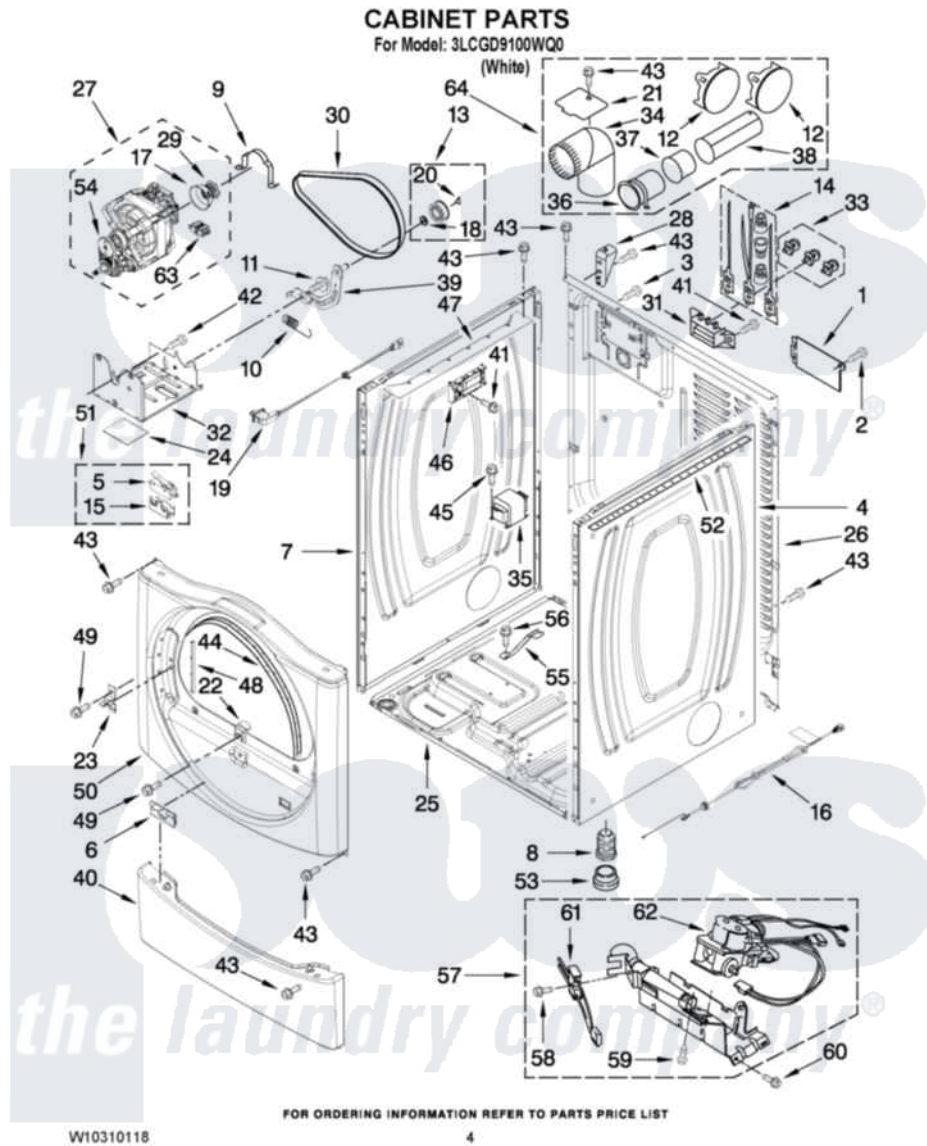

Whirlpool 3LCGD9100WQ0 02 - CABINET PARTS

Whirlpool [Commercial Whirlpool 3LCGD9100WQ0 Dryer Parts](#) Parts Diagram 02 - CABINET PARTS
Click on the part number to view part

Item	Original Part Number	Replaced By	Status	Part Description
1	8317340			Cover, Terminal Block
2	3390814	90767		Screw, 8A X 3/8 HeX Washer Head Tapping
3	8533974	4331106		Screw, No.10-32 X 7/16
4	8565048			Panel, Side
5	8564010			Assembly, Switch And Actuator
6	8519459			Clip, Toe Panel
7	8565054			Panel, Side
8	3392100	49621		Feet-Leveling
NI	279810			Foot-Optional
9	660658			Clamp, Motor Mounting 343481 685441
10	3387374			Spring, Idler
11	3389420			Retainer-Idler 1/4-20 X 1/16
12	49252			Plug, Multivent
13	3388672	279640		Pulley-ldr