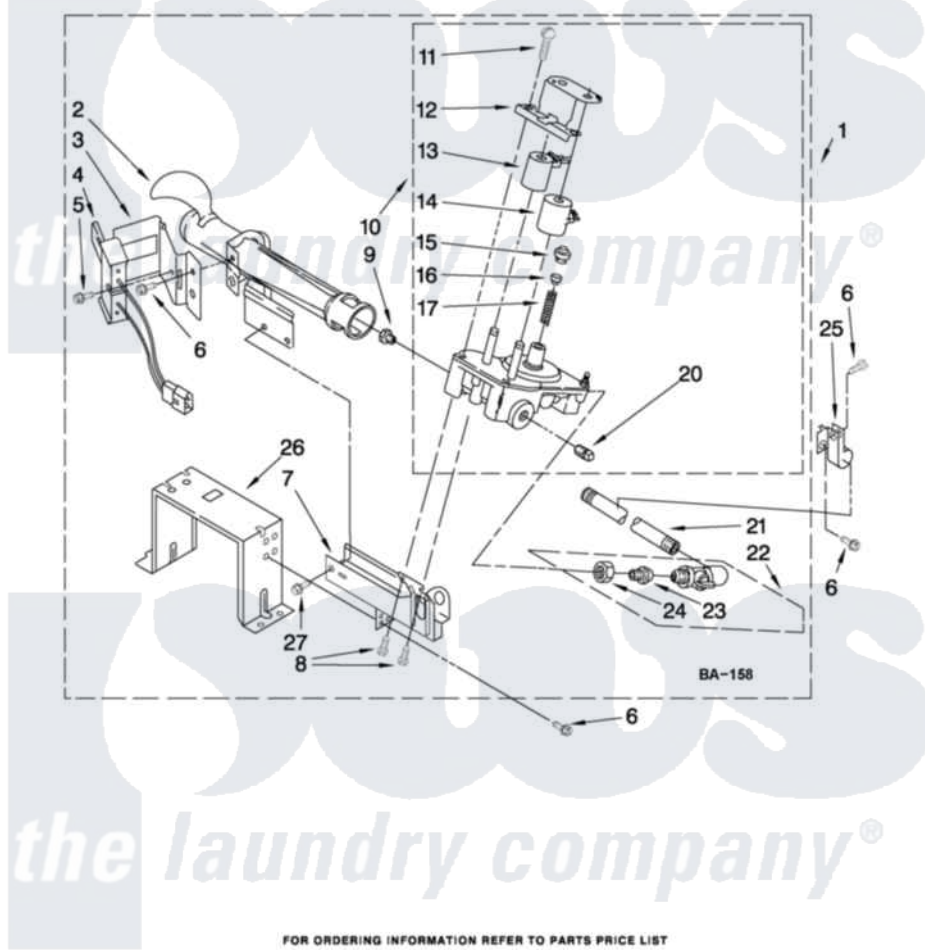

# Whirlpool 3LCGD9100WQ0 04 - W10096909 BURNER ASSEMBLY

## W10096909 BURNER ASSEMBLY

For Model: 3LCGD9100WQ0  
(White)

USE WITH TYPE 1 - NATURAL, TYPE 2 - MIXED,  
AND TYPE 4 - LIQUEFIED PROPANE AND BUTANE GASES

W10310118

FOR ORDERING INFORMATION REFER TO PARTS PRICE LIST

8

Whirlpool Commercial Whirlpool 3LCGD9100WQ0 Dryer Parts Parts Diagram 04 - W10096909 BURNER ASSEMBLY  
Click on the part number to view part

Item	Original Part Number	Replaced By	Status	Part Description
1	<a href="#">W10096909</a>			Burner Assembly 50 Hz
2	688617	<a href="#">693140</a>		Burner
3	<a href="#">694298</a>			Bracket, Ignitor
4	686590	<a href="#">279311</a>		Ignitor
5	W10080730	<a href="#">3393909</a>		Screw, 8-32 X 7/8
6	<a href="#">W10080580</a>			Screw, Gearcase Cover Mounting
7	3389871		Not Available	Base, Burner
8	W10080630	<a href="#">3387057</a>		Screw, 10-16 X 1/2 Orifice, Burner
9	<a href="#">234660</a>			Orifice, Burner Type 1
10	<a href="#">8281918</a>			Valve, Gas 60 Hz
11	<a href="#">694421</a>			Screw, Bracket Mounting
12	<a href="#">694538</a>			Bracket, Shunt
13	695297	<a href="#">307930</a>		Coil, Secondary
14	695298	<a href="#">Y307931</a>		Coil, Holding And Booster
15	<a href="#">694424</a>			Leak, Limiter

16	<a href="#">694423</a>		Screw, Regulator Adjustment
17	<a href="#">694422</a>		Spring, Regulator
20	239822	<a href="#">W10295523</a>	Plug, Pipe
21	<a href="#">W10097610</a>		Pipe, Gas Supply
22	<a href="#">697441</a>		Valve And Union Shut-Off
23	<a href="#">3393767</a>		Pipe, Tail
24	<a href="#">233076</a>		Nut, Compression
25	<a href="#">3387561</a>		Clamp-Pipe
26	<a href="#">3389889</a>		Bracket, Support
27	<a href="#">W10080320</a>		Screw, 10-16 X 1/2
NI	<a href="#">W10135245</a>	<a href="#">W10402145</a>	LP Gas Con