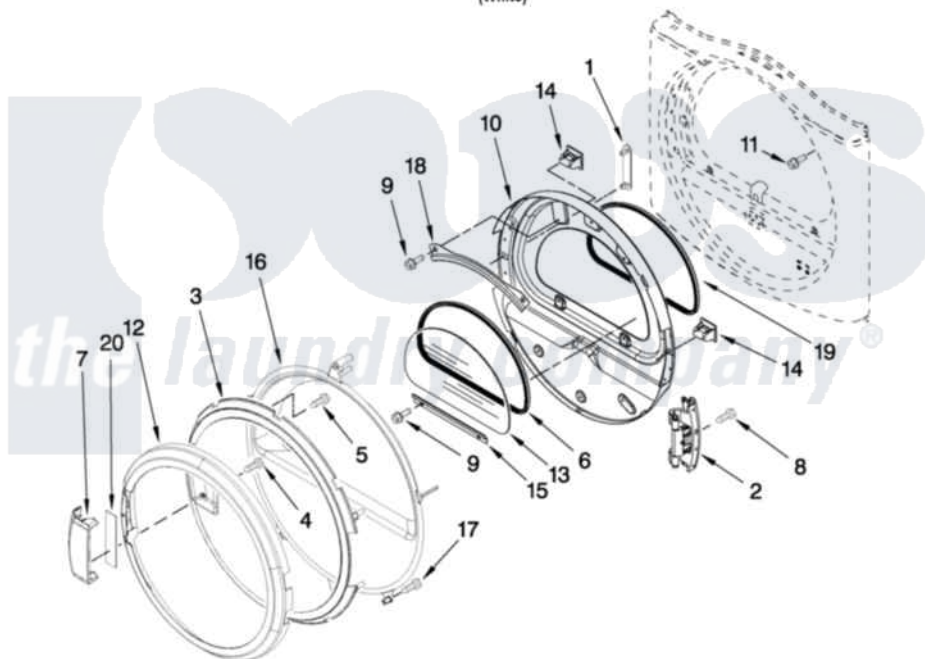

Whirlpool 3LCGD9100WQ0 05 - DOOR PARTS

DOOR PARTS

For Model: 3LCGD9100WQ0
(White)

Illus. Part

FOR ORDERING INFORMATION REFER TO PARTS PRICE LIST

W10310116

10

Whirlpool [Commercial Whirlpool 3LCGD9100WQ0 Dryer Parts](#) Parts Diagram 05 - DOOR PARTS

[Click on the part number to view part](#)

Item	Original Part Number	Replaced By	Status	Part Description
1	8565119			Label, Hinge Hole Cover
2	W10304672	8578887		Door Hinge Assembly
3	8565111	8578420		Window
4	W10080840			Screw, 8-18 X 5/8
5	3400618			Screw, 6-19 X 3/8
6	8579663			Seal, Window
7	8576578			Handle, Door
8	W10159996			Screw, 10-24 X 25/64
9	W10080720			Screw, 10-16
10	W10259900	W10164062		Door Assembly
11	355515			Screw, 8-18 X 11/16
12	8576577			Door, Outer Ring
13	W10286878			Window
14	690081	279570		Latch
15	8519354			Retainer-Window
16	8580059			Door, Intermediate

17

[8534022](#)

Screw, 8-18 X 1/16

18

[8519356](#)

Retainer-Window

19

[W10163915](#)

Door Seal

20

[W10112927](#)

Pad, Door Handle