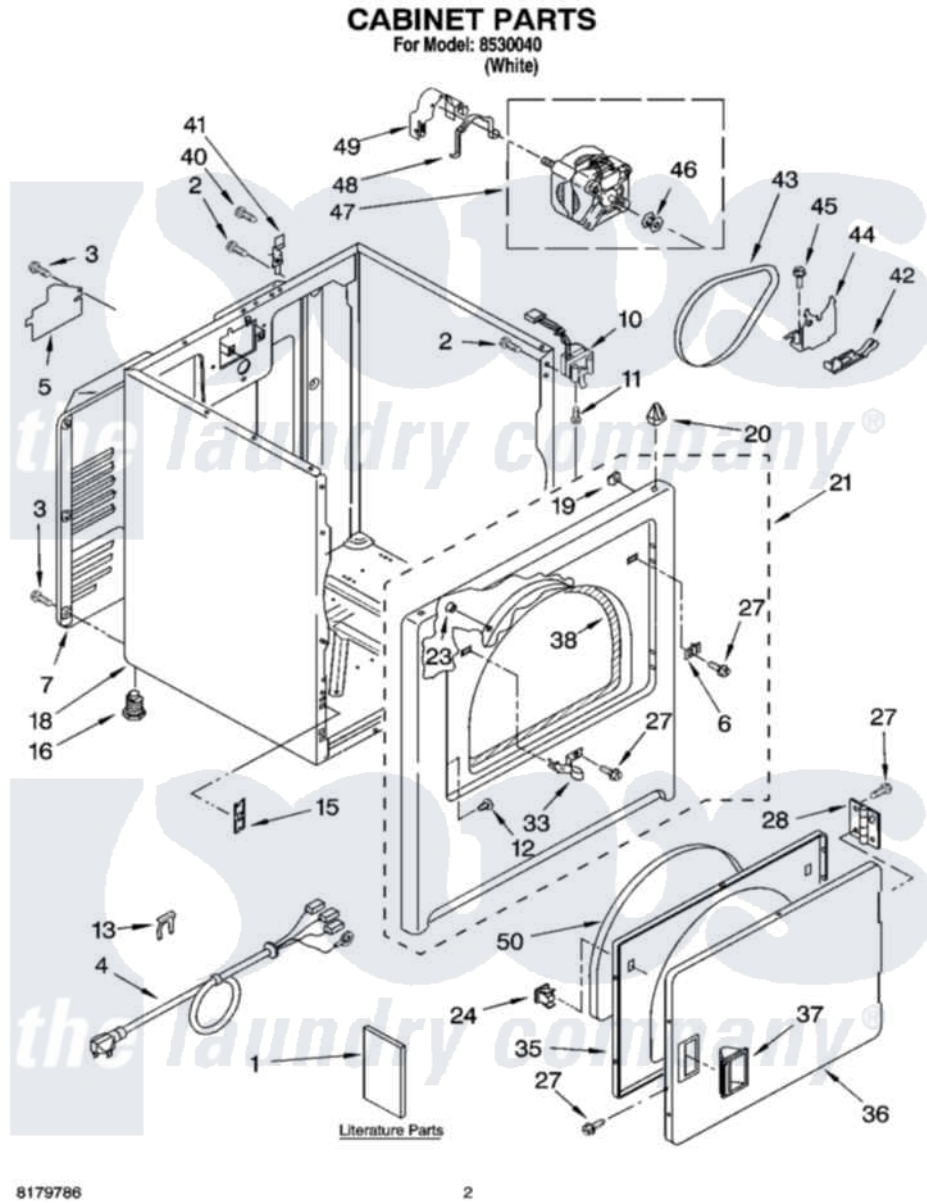

Whirlpool 8530040 01 - CABINET PARTS

Whirlpool [Commercial Whirlpool 8530040 Dryer Parts](#) Parts Diagram 01 - CABINET PARTS
Click on the part number to view part

Item	Original Part Number	Replaced By	Status	Part Description
1	LIT8532022		Not Available	Literature Parts (Label, Wiring Diagram)
2	343641	681414		Screw, 10AB X 1/2
3	693995			Screw, Hex Head
4	3394208			Cord, Power
5	3394202		Not Available	Cover, Terminal Block
6	3403630			Plug, Strike Hole
7	3396805	280043		Panel-Rear
10	3406109	3406107		Door Switch Assembly
11	697773	3395530		Screw
12	3404413			Plug, Hinge Hole
13	694415			Clip, Strain Relief
15	3394083			Clip, Front Panel
16	3392100	49621		Feet-Leveling
"	279810			Foot-Optional
18	8530603	8533643		Cabinet
19	98234			Clip, U-Bend

20	690363	18776	Lock, Front Top
21	3403444	279852	Panel
23	685203	279220	Clip
24	690081	279570	Latch
27	342055	488627	Screw
28	3405514	W10362431	Hinge And Pin Assembly
33	3403431		Strike, Panel
35	3402341		Door, Inner
36	3402335		Door, Front
37	3405184		Handle, Door
38	3406129		Seal And Bearing Assembly
40	697776	4331106	Screw, No.10-32 X 7/16
41	238088	8066217	Hinge, Top
42	3394332	691366	Idler And Pulley Assembly
43	8066065	341241	Belt
44	348780		Base, Motor
45	3400500		Bolt, 3405245 5/16-18 X 3/4
46	3394341	W10299847	Pulley-Motor
47	661654	279827	Motor-Drve
48	660658		Clamp, Motor Mounting 343481 685441
49	3404162		Clamp, Motor
50	3405246		Seal, Door Push-To-Start