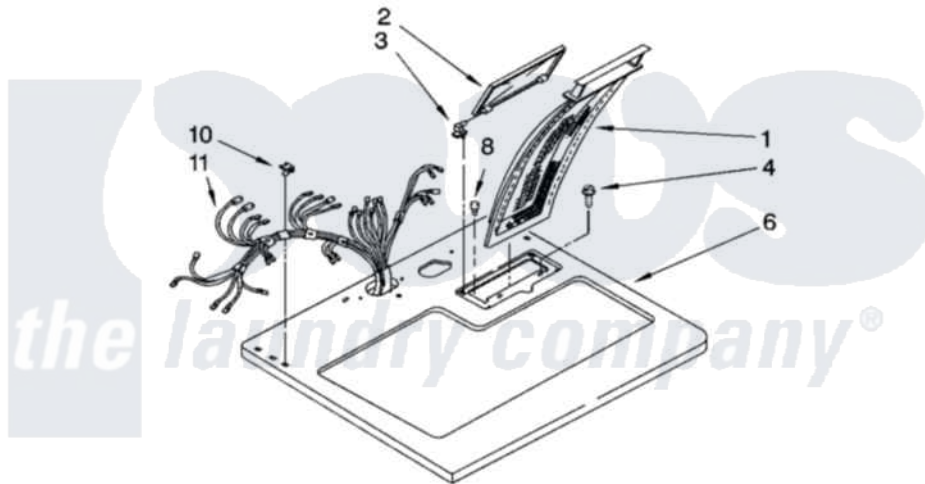

# Whirlpool 8530040 02 - TOP AND HARNESS PARTS

## TOP AND HARNESS PARTS

For Model: 8530040  
(White)

8179786

4

Whirlpool [Commercial Whirlpool 8530040 Dryer Parts](#) Parts Diagram 02 - TOP AND HARNESS PARTS

[Click on the part number to view part](#)

Item	Original Part Number	Replaced By	Status	Part Description
1	<a href="#">349639</a>			HANdle And Lint Screen Assembly
2	<a href="#">8283378</a>			Cover, Lint Screen
3	<a href="#">3978605</a>	<a href="#">W10044470</a>		Hinge, RH
"	<a href="#">3978606</a>			Hinge, Lint Lid
4	688983	<a href="#">487240</a>		Screw, For Mtg. Service Capacitor
5	<a href="#">3395683</a>			Receptacle, Multi-Terminal
6	8271390	<a href="#">8521918</a>		Top
7	<a href="#">3394427</a>			Clip-Harness
8	297535	<a href="#">17258</a>		Bumper
9	<a href="#">94614</a>			Terminal
10	<a href="#">357213</a>			Nut, Push-In
11	8529859		Not Available	Harness, Wiring
12	<a href="#">3936144</a>			Do-It-Yourself Repair Manuals
"	BLANK		Not Available	ACCESSORY PARTS
"	279948	<a href="#">4392065</a>		Kit, Dryer Repair