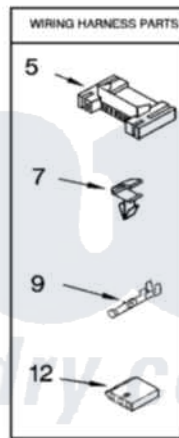

# Whirlpool 8530040 02 - TOP AND HARNESS PARTS

## TOP AND HARNESS PARTS

For Model: 8530040  
(White)

8179786

4

Whirlpool [Commercial Whirlpool 8530040 Dryer Parts](#) Parts Diagram 02 - TOP AND HARNESS PARTS

[Click on the part number to view part](#)

Item	Original Part Number	Replaced By	Status	Part Description
1	<a href="#">349639</a>			HANdle And Lint Screen Assembly
2	<a href="#">8283378</a>			Cover, Lint Screen
3	<a href="#">3978605</a>	<a href="#">W10044470</a>		Hinge, RH
"	<a href="#">3978606</a>			Hinge, Lint Lid
4	688983	<a href="#">487240</a>		Screw, For Mtg. Service Capacitor
5	<a href="#">3395683</a>			Receptacle, Multi-Terminal
6	8271390	<a href="#">8521918</a>		Top
7	<a href="#">3394427</a>			Clip-Harness
8	297535	<a href="#">17258</a>		Bumper
9	<a href="#">94614</a>			Terminal
10	<a href="#">357213</a>			Nut, Push-In
11	8529859		Not Available	Harness, Wiring
12	<a href="#">3936144</a>			Do-It-Yourself Repair Manuals
"	BLANK		Not Available	ACCESSORY PARTS
"	279948	<a href="#">4392065</a>		Kit, Dryer Repair