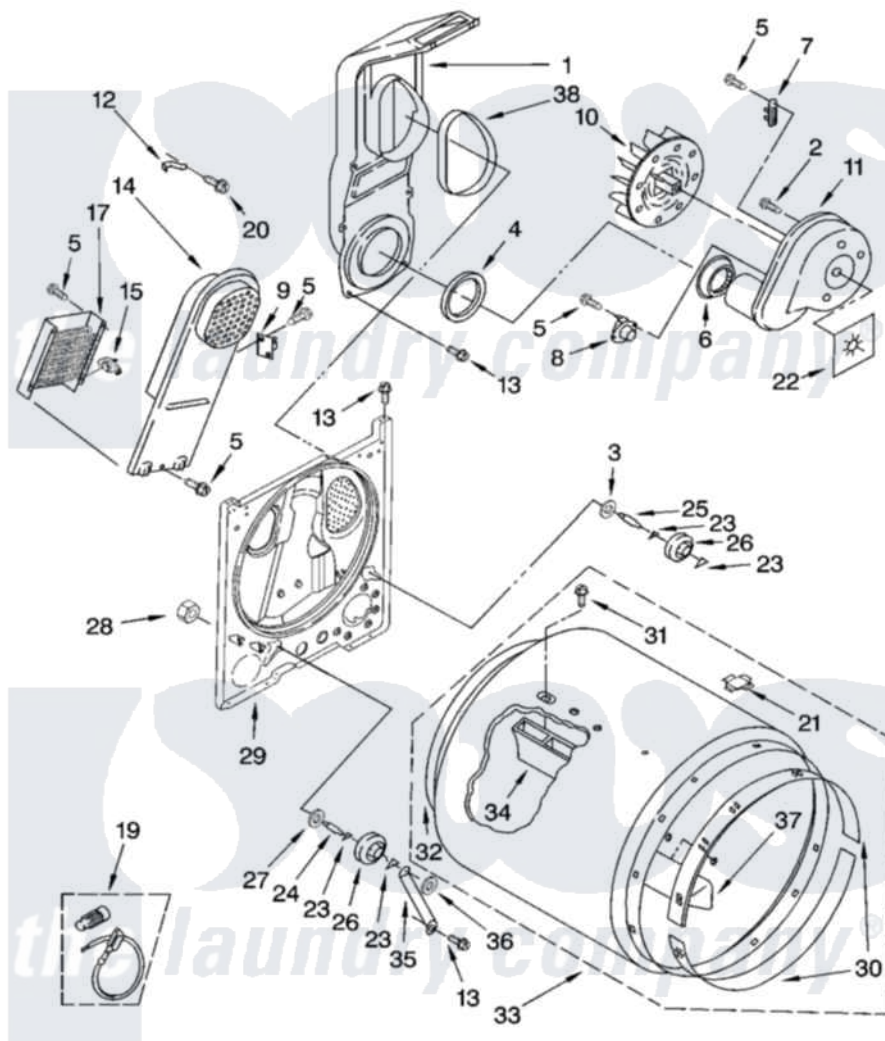

Whirlpool 8530040 03 - BULKHEAD PARTS

BULKHEAD PARTS

For Model: 8530040
(White)

8179786

6

Whirlpool [Commercial Whirlpool 8530040 Dryer Parts](#) Parts Diagram 03 - BULKHEAD PARTS

[Click on the part number to view part](#)

Item	Original Part Number	Replaced By	Status	Part Description
1	348368			Lint Chute Assembly
2	3390647	488729		Screw
3	3388703			Washer, Support
4	347139			Seal, Lint Chute
5	90767			Screw, 8A X 3/8 HeX Washer Head Tapping
6	696302			Shield, Exhaust
7	3392519			Thermal Limiter
8	3387134			Thermostat, Internal-Bias
9	3977393	279816		Cutoff-Tml
10	694089			Wheel, Blower
11	3405016	8577230		Housing, Blower
12	3398161	279771		CLIP
13	343641	681414		Screw, 10AB X 1/2
14	3397566	8541818		Box, Heater
15	3977767			Thermostat, High Limit 250 F
17	3403585	279838		Element

19	279457		Wire Kit, Terminal
20	489463		Screw, 8-18 X 1/16
21	8066086		Plug, Drum Hole
22	3394196		Seal, Blower Shaft
23	690997		Washer, Thrust
24	3399506	W10359270	Shaft, Drum Roller Threads
25	3399507	W10359269	Shaft, Drum Roller Threads
26	3397588	349241T	Support
27	348197		Washer, Support
28	3359452		Nut, Lock
29	3403491	279796	Bulkhead
30	692526	279441	BeaRng-Rng
31	97787	W10109200	Screw, Baffle Mounting
32	3406130	279857	Seal
33	695587		Drum Assembly
34	692490		Baffle, Drum
35	3976434		Bracket, Support Shaft
36	90296		Nut, Push On
37	3403636		Baffle, Drum
38	339956		Seal, Air Duct To Bulkhead