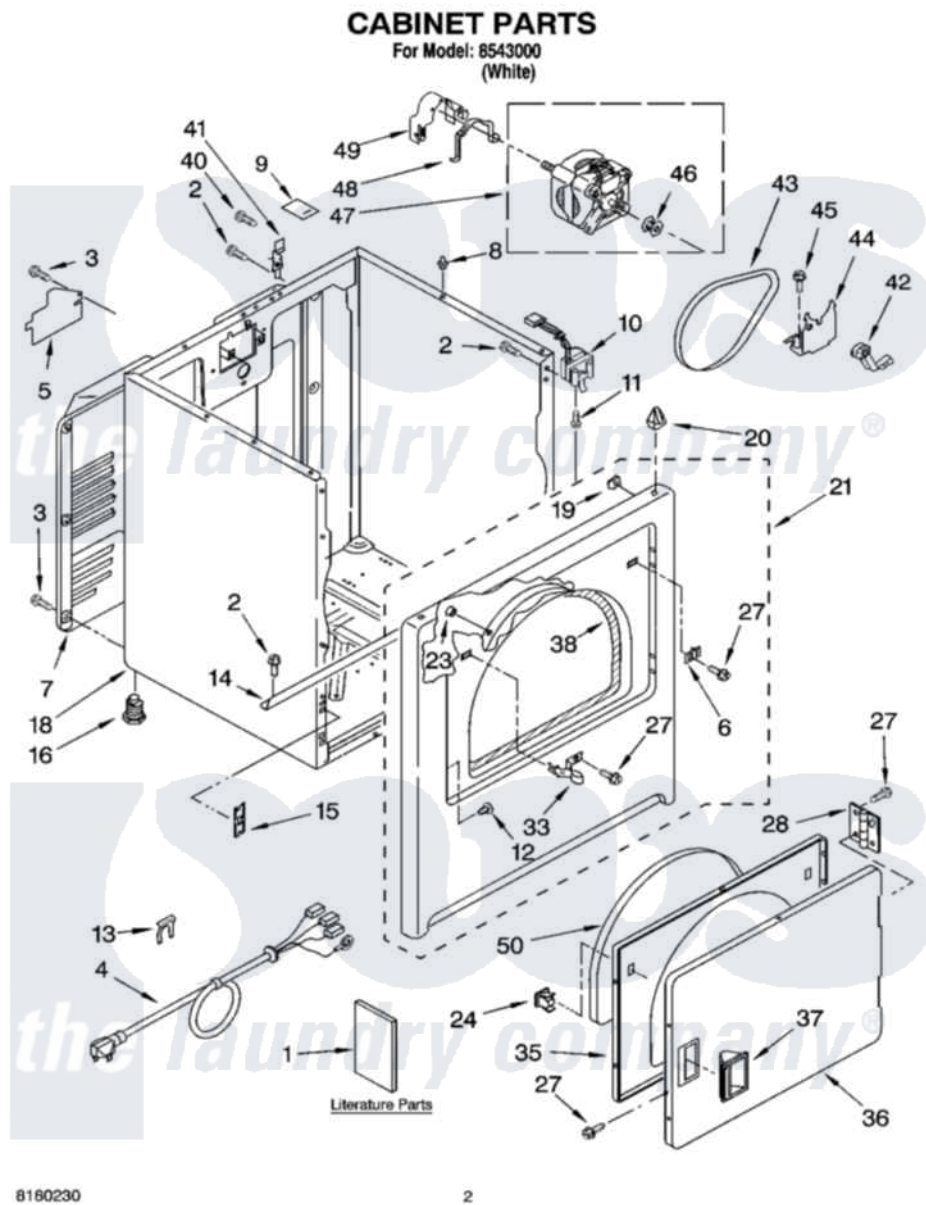

# Whirlpool 8543000 01 - CABINET PARTS

8160230

2

Whirlpool [Commercial Whirlpool 8543000 Dryer Parts](#) Parts Diagram 01 - CABINET PARTS  
 Click on the part number to view part

Item	Original Part Number	Replaced By	Status	Part Description
1	LIT8532022		Not Available	Literature Parts (Label, Wiring Diagram)
2	343641	<a href="#">681414</a>		Screw, 10AB X 1/2
3	<a href="#">693995</a>			Screw, Hex Head
4	<a href="#">3394208</a>			Cord, Power
5	3394202		Not Available	Cover, Terminal Block
6	<a href="#">3403630</a>			Plug, Strike Hole
7	3396805	<a href="#">280043</a>		Panel-Rear
8	<a href="#">98669</a>			Lock, Front Top
9	<a href="#">18849</a>			Pad, Top Hinge
10	3406109	<a href="#">3406107</a>		Door Switch Assembly
11	697773	<a href="#">3395530</a>		Screw
12	<a href="#">3404413</a>			Plug, Hinge Hole
13	<a href="#">694415</a>			Clip, Strain Relief
14	<a href="#">8541400</a>			Bracket, Cabinet
15	<a href="#">3394083</a>			Clip, Front Panel
16	3392100	<a href="#">49621</a>		Feet-Leveling