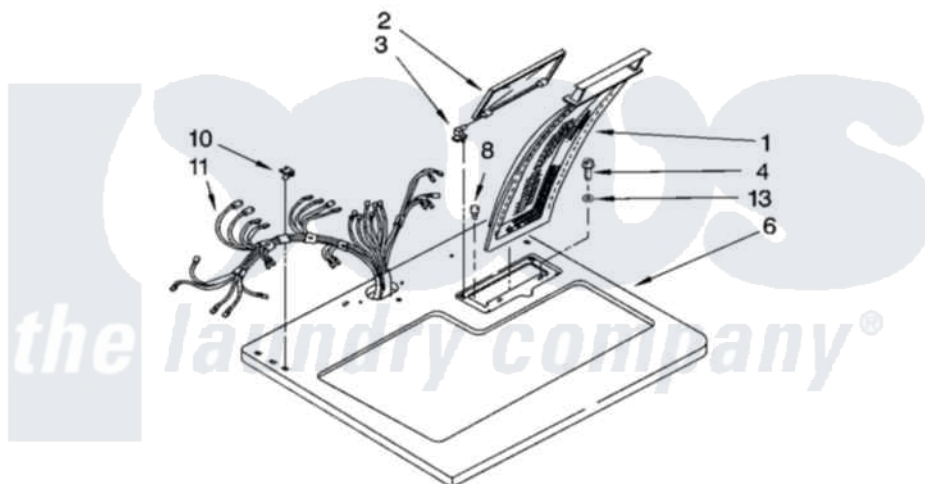

Whirlpool 8543000 02 - TOP, HARNESS PARTS, AND OPTIONAL PARTS

TOP AND HARNESS PARTS

For Model: 8543000
(White)

8160230

4

Whirlpool [Commercial Whirlpool 8543000 Dryer Parts](#) Parts Diagram 02 - TOP, HARNESS PARTS, AND OPTIONAL PARTS

Click on the part number to view part

Item	Original Part Number	Replaced By	Status	Part Description
1	349639			Handle And Lint Screen Assembly
2	8283378			Cover, Lint Screen
3	3978605	W10044470		Hinge, RH
"	3978606			Hinge, Lint Lid
4	688983	487240		Screw, For Mtg. Service Capacitor
5	3395683			Receptacle, Multi-Terminal
6	8274386	8521923		Top
7	3394427			Clip-Harness
8	297535	17258		Bumper
9	94614			Terminal
10	357213			Nut, Push-In
11	8529859		Not Available	Harness, Wiring
12	3936144			Do-It-Yourself Repair Manuals
13	237446	487596		Washer