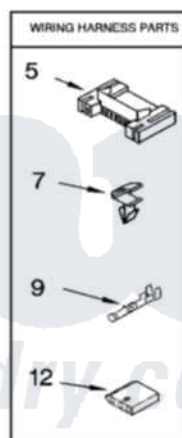

Whirlpool 8543000 02 - TOP, HARNESS PARTS, AND OPTIONAL PARTS

TOP AND HARNESS PARTS

For Model: 8543000
(White)

8160230

4

Whirlpool [Commercial Whirlpool 8543000 Dryer Parts](#) Parts Diagram 02 - TOP, HARNESS PARTS, AND OPTIONAL PARTS

Click on the part number to view part

Item	Original Part Number	Replaced By	Status	Part Description
1	349639			Handle And Lint Screen Assembly
2	8283378			Cover, Lint Screen
3	3978605	W10044470		Hinge, RH
"	3978606			Hinge, Lint Lid
4	688983	487240		Screw, For Mtg. Service Capacitor
5	3395683			Receptacle, Multi-Terminal
6	8274386	8521923		Top
7	3394427			Clip-Harness
8	297535	17258		Bumper
9	94614			Terminal
10	357213			Nut, Push-In
11	8529859		Not Available	Harness, Wiring
12	3936144			Do-It-Yourself Repair Manuals
13	237446	487596		Washer