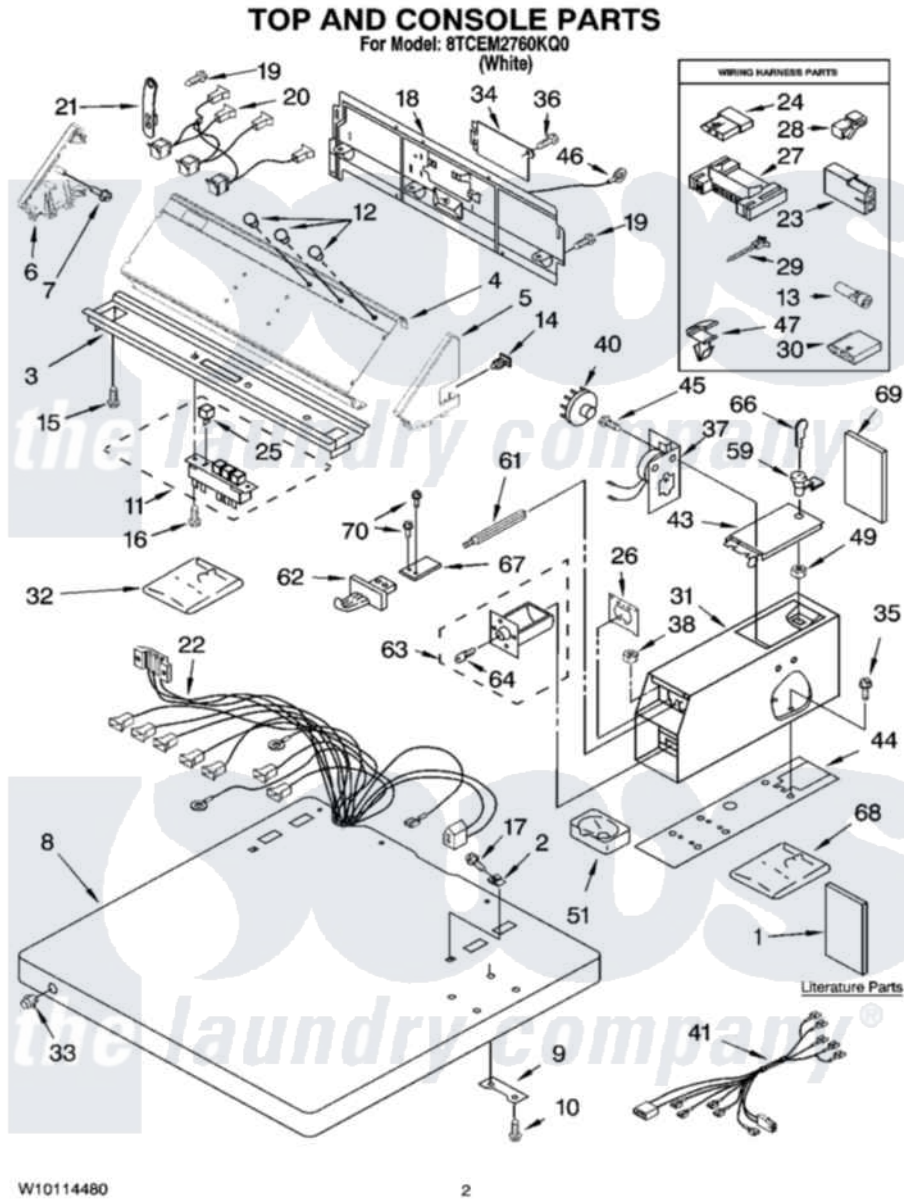

Whirlpool 8TCEM2760KQ0 01 - TOP AND CONSOLE PARTS

Whirlpool [Commercial Whirlpool 8TCEM2760KQ0 Dryer Parts](#) Parts Diagram 01 - TOP AND CONSOLE PARTS
Click on the part number to view part

Item	Original Part Number	Replaced By	Status	Part Description
1	W10103110		Not Available	Instructions Installation
"	W10110166		Not Available	Sheet, Cycle Feature
"	8576821			Wiring Diagram
"	W10114480		Not Available	Service Parts List
2	357213			Nut, Push-In
3	3361029			Bracket, Control
4	W10100850			Panel, Control
5	W10096340			Cap, End
6	W10096320			Cap, End
7	97787	W10109200		Screw, Baffle Mounting
8	3954665			Top
9	3347825	3353813		Plate, Mounting
10	98445			Screw, 10-16 X 3/4
11	8316437	W10330137		Switch, Pushbutton
12	3348109			Lens Light
13	351297			Plug, Harness