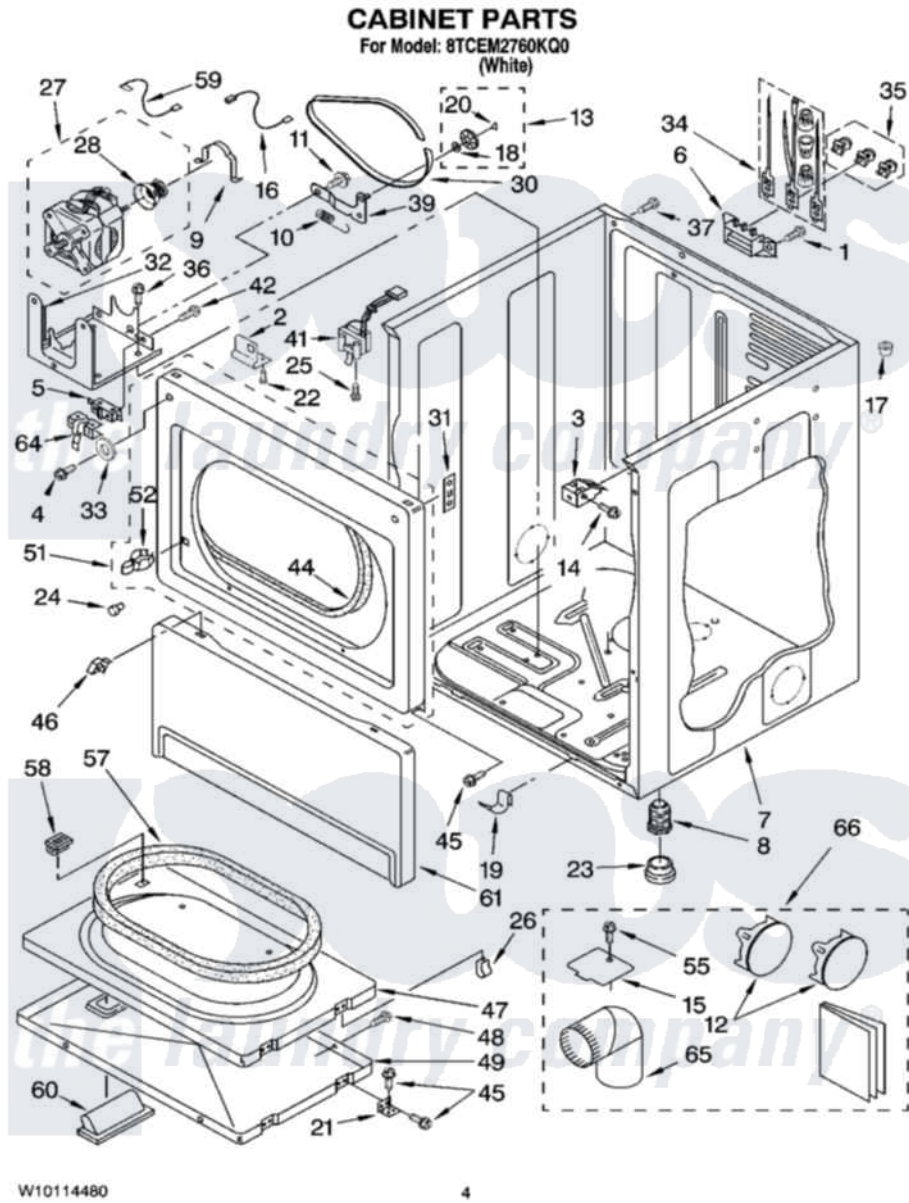

Whirlpool 8TCEM2760KQ0 02 - CABINET PARTS

Whirlpool Commercial Whirlpool 8TCEM2760KQ0 Dryer Parts Parts Diagram 02 - CABINET PARTS
Click on the part number to view part

Item	Original Part Number	Replaced By	Status	Part Description
1	3393008	308685		Side Trim)
2	3353948			Bracket, Lock
3	3391846			Clip, Front Panel
4	W10045050			Screw, 10-16 x 1/2
5	3394881	279782		Switch-Lid
6	3397659			Block, Terminal
7	8310656			Cabinet
8	3392100	49621		Feet-Leveling
"	279810			Foot-Optional
9	660658			Clamp, Motor Mounting 343481 685441
10	3387374			Spring, Idler
11	3389420			Retainer-Idler 1/4-20 X 1/16
12	697750	W10470674		Dryer Exhaust Kit
13	3388672	279640		Pulley-Idr
14	3391915	681615		Screw
15	3394331			Plate Cover

16	3394081		Wire, Broken Belt Switch
17	356674		Cone, Wedge
18	233520		Washer, Thrust
19	297092		Clip
20	690997		Washer, Thrust
21	3389247		Hinge And Pin Assembly
22	63554		Rivet
23	3391943		Boot, Foot
24	693152		Bumper, Console
25	697773	3395530	Screw
26	3389249		Nut, Inner Door
27	8538264	W10438970	Motor-Drve
28	8066184		Pulley, Motor
30	3387610	661570	Belt
31	3390902		Clip, Door Hinge
32	3387118		Bracket, Motor
33	3392186	4159590	Washer
34	279318		Terminal Tinned And Brass Panel
35	279393		Terminal Block Screw Kit
36	3390663	681414	Screw, 10AB X 1/2
37	8533974	4331106	Screw, No.10-32 X 7/16
39	3388674	W10118756	Idler Bracket
41	3406109	3406107	Door Switch Assembly
42	98129		Screw, 6-20 X 1 1/16
44	3387242		Seal, Front Panel
45	342055	488627	Screw
46	3388229		Retainer, Toe Panel
47	3392563	280083	Door-Rear
48	694091		Trim, Side Right Hand
49	3387872		Door, Front
51	3393081	279722	Panel
52	696144	279570	Latch
55	693995		Screw, Hex Head
57	3390735		Seal, Door
58	3392538	279570	Latch
59	3398948		Wire, Jumper
60	3389522		Handle, Door
61	697215	3406797	Toe Panel
64	8066120		Lever, Door Switch
65	279731	49026	4" - 90° Elbow
"	BLANK	Not Available	Optional Parts Not Included
66	279818	W10470674	Dryer Exhaust Kit