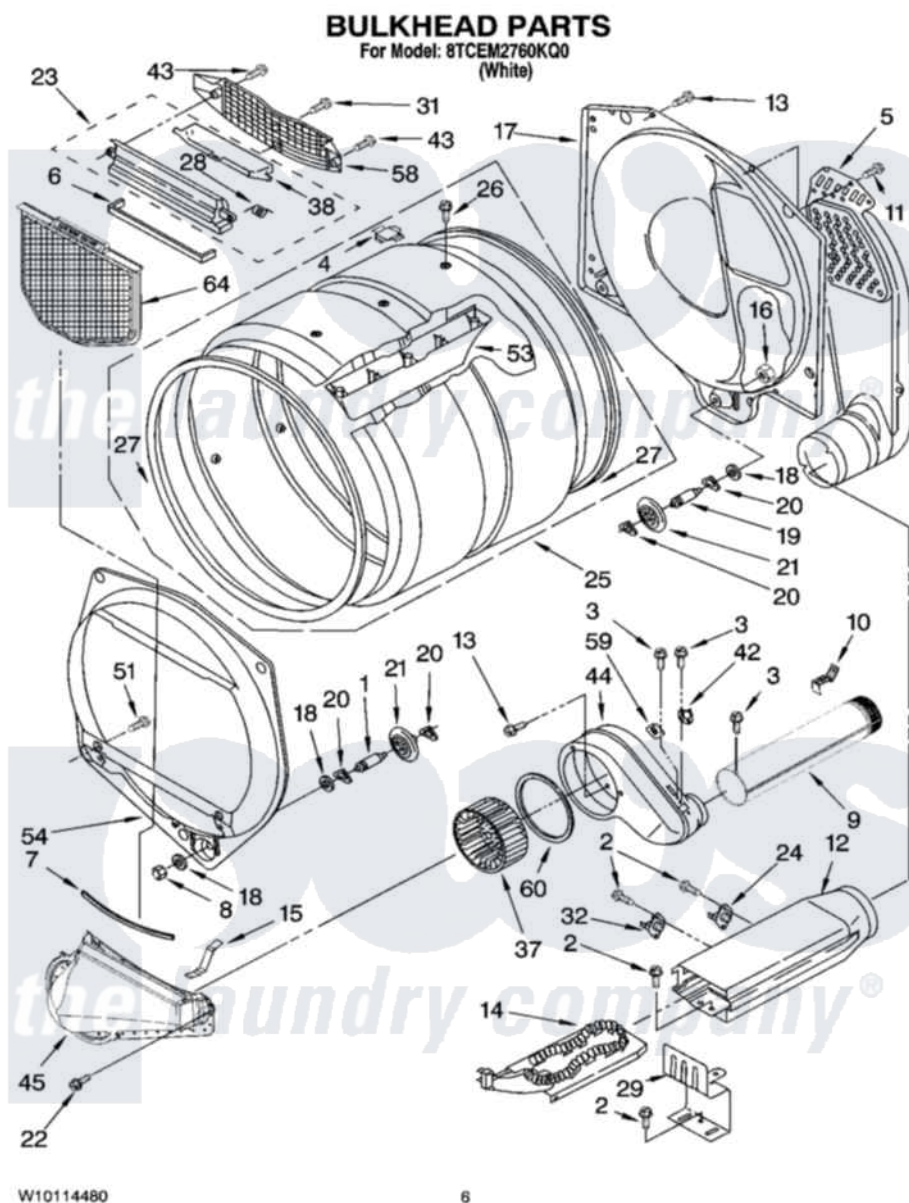

Whirlpool 8TCEM2760KQ0 03 - BULKHEAD PARTS, OPTIONAL PARTS (NOT INCLUDED)

Whirlpool [Commercial Whirlpool 8TCEM2760KQ0 Dryer Parts](#) Parts Diagram 03 - BULKHEAD PARTS, OPTIONAL PARTS (NOT INCLUDED)

[Click on the part number to view part](#)

Item	Original Part Number	Replaced By	Status	Part Description
1	8575324	W10359271		Shaft, Drum Roller Threads
2	90767			Screw, 8A X 3/8 HeX Washer Head Tapping
3	8533971	90767		Screw, 8A X 3/8 HeX Washer Head Tapping
4	8066086			Plug, Drum Hole
5	697354	3387911		Duct-Air
6	697813			Seal, Outlet Housing
7	697814	697813		Seal, Outlet Housing
8	3934666	W10080210		Nut, 3/8 X 16
9	8066224	279936		Kit-Exhst
10	8572105			Retainer, Toe Panel
11	693995			Screw, Hex Head
12	3392537			Box, Heater
13	3390647	488729		Screw

14	3387748		Element, Heater
15	8066208		Clip-Exhaust
16	W10001120	W10080190	Nut, 3/8-16
17	3387809		Bulkhead, Rear
18	3387459	W10080960	Washer, Support
19	8575325	W10359272	Shaft, Roller Drum Threads
20	690997		Washer, Thrust
21	8536973	W10314173	Support
22	489463		Screw, 8-18 X 1/16
23	3394985	8563755	Housing, Outlet Assembly
24	8318314	279973	Kit, Thermal Cut-Off
25	8318215	W10197999	Drum
26	W10109200		Screw, Baffle Mounting
27	697694	280114	Seal
28	3394986		Spring, Lint Screen Door
29	8066099		Bracket, Heater Box
31	487909	488729	Screw
32	3391914		Thermostat 295 F
37	697772		Wheel, Blower
38	3394984	8563758	Door, Lint Screen
42	3387138		Thermostat, Internal-Bias
43	3387230		Screw, 10-16 X 13/16
44	8544362	W10119255	Housing, Blower
45	8066168	W10128606	Duct-Lint
51	3357011	308685	Side Trim)
53	697693	W10113136	Baffle, Drum
54	697557		Bulkhead, Front
58	8299979		Grill, Outlet Screen Door
59	3392519		Thermal Limiter
60	697770		Seal, Cover Plate Blower Housing
64	8066170	W10120998	Screen
	BLANK	Not Available	ACCESSORY PARTS
"	4392067		Kit, Dryer Repair
"	8522199		Accessory Parts
"	72017		Paint, Touch-Up
"	350930		Paint, Pressurized Spray B
"	350938		Paint, Pressurized Spray B
"	799344		Paint, Touch-Up)