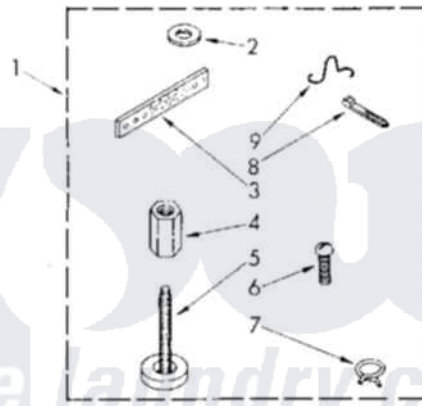

MISCELLANEOUS PARTS

FOR ORDERING INFORMATION REFER TO PARTS PRICE LIST

9

J85292

732-E-9

Whirlpool [Commercial Whirlpool CA2751XSW0 Washer Parts](#) Parts Diagram 07 - MISCELLANEOUS
 Click on the part number to view part

Item	Original Part Number	Replaced By	Status	Part Description
1	384254	285609		Parts-Misc
2	16123			Washer Inlet-Hose Miscellaneous Parts Must be Ordered Separately.
3	22965			Strap, Grounding
4	62739			Nut, Lock
5	389102	W10001130		Foot, Leveling
6	132848	3400036		Screw, 10-24 X 1
7	356138			Clamp, Hose
8	386566	W10339879		Tie, Cable
9	357247	3350222		Retainer, Drain Hose