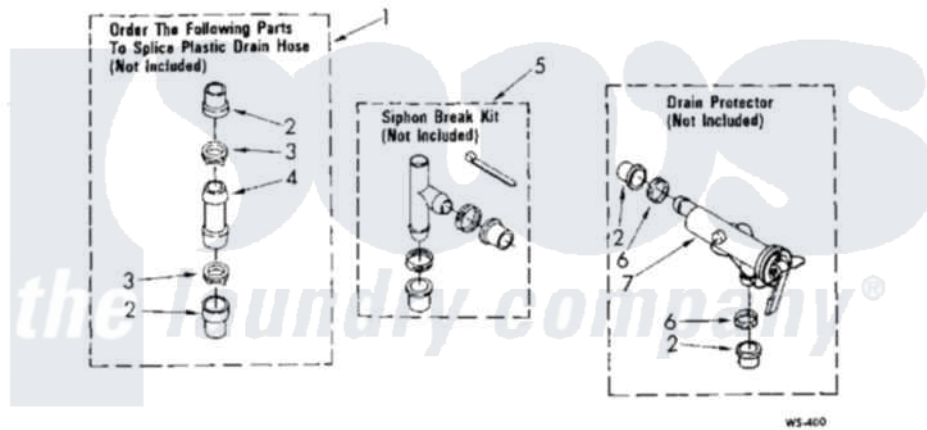

WATER SYSTEM PARTS

For Model: CA2751XSW0 and CA2751XSW1

[Whirlpool Commercial Whirlpool CA2751XSW0 Washer Parts](#) Parts Diagram 13 - WATER SYSTEM

Click on the part number to view part

Item	Original Part Number	Replaced By	Status	Part Description
1	285442			Water System Parts
2	285321			Water System Parts
3	370447	285655		Clamp, Hose
4	16272			Connector, Straight
5	285320			Water System Parts
6	65349	285655		Clamp, Hose
7	367031			Water System Parts