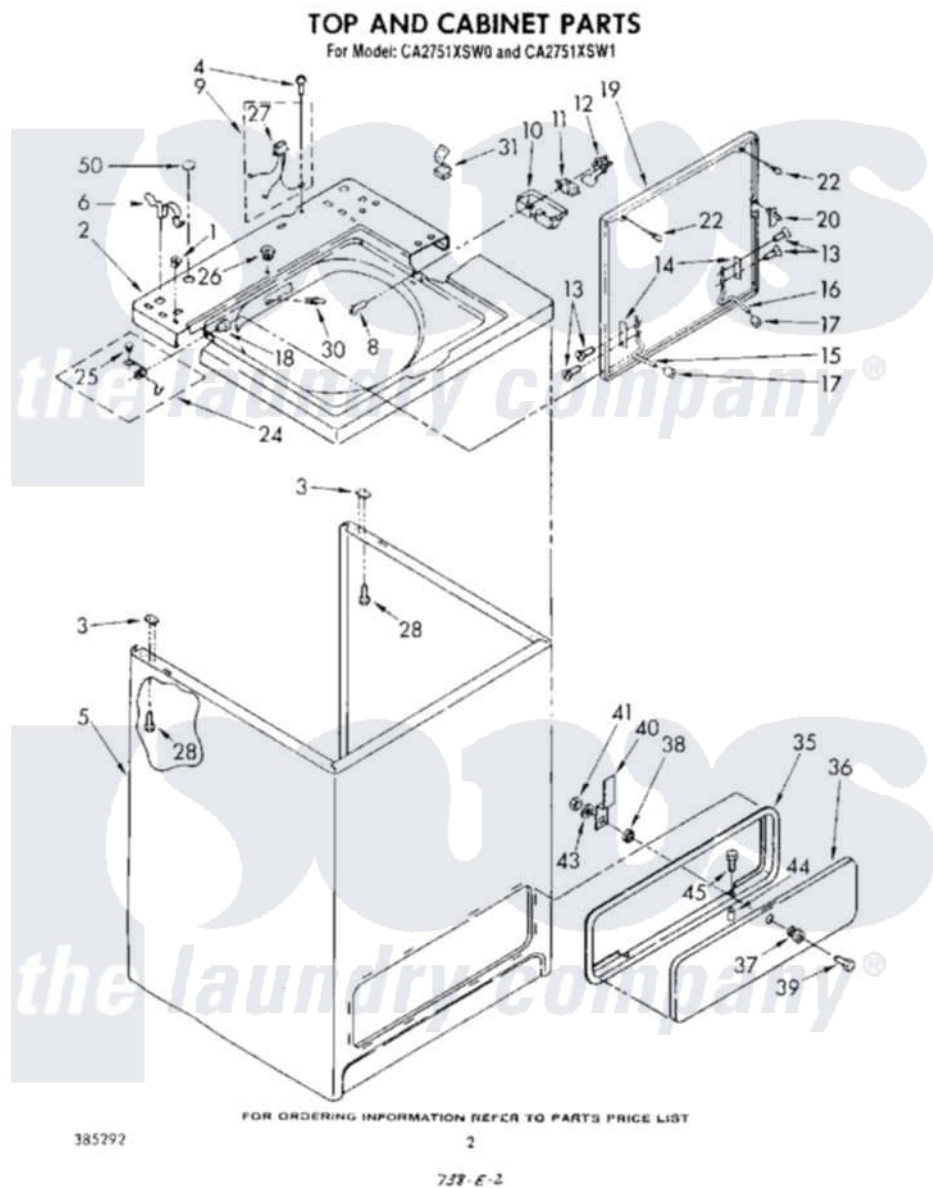

Whirlpool CA2751XSW1 02 - TOP AND CABINET , LITERATURE AND OPTIONAL

Whirlpool Commercial Whirlpool CA2751XSW1 Washer Parts Parts Diagram 02 - TOP AND CABINET , LITERATURE AND OPTIONAL

Click on the part number to view part

Item	Original Part Number	Replaced By	Status	Part Description
1	<a href="#">358473</a>			Nut, Push-In
2	388666		Not Available	Top (White)
3	<a href="#">62750</a>			Spacer, Cabinet To Top (4)
4	687128	<a href="#">681414</a>		Screw, 10AB X 1/2
5	<a href="#">3348809</a>			Cabinet (White)
6	<a href="#">62780</a>			Clip, Top And Cabinet And Rear Panel
8	354764		Not Available	Screw & Washer, Lid Switch (2)
9	63833		Not Available	Harness, Lid Switch
10	<a href="#">359231</a>			Shield, Lid Switch
11	661517	<a href="#">279347</a>		Switch-Lid
"	388322	<a href="#">279347</a>		Switch-Lid
"	359230	<a href="#">279347</a>		Switch-Lid
"	3347287	<a href="#">279347</a>		Switch-Lid