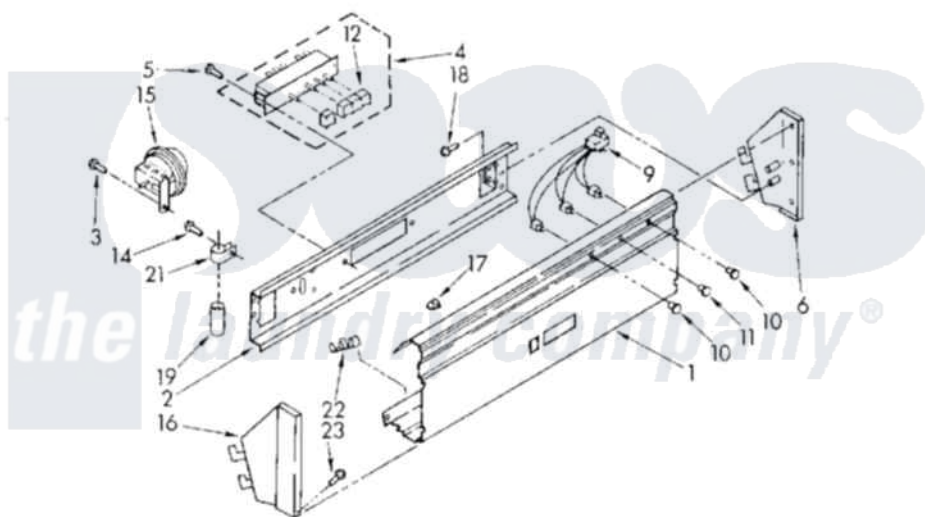

Whirlpool CA2751XSW1 03 - CONSOLE

CONSOLE PARTS For Model: CA2751XSW0 and CA2751XSW1

385292

FOR ORDERING INFORMATION REFER TO PARTS PRICE LIST

4

788-E-4

Whirlpool [Commercial Whirlpool CA2751XSW1 Washer Parts](#) Parts Diagram 03 - CONSOLE

[Click on the part number to view part](#)

Item	Original Part Number	Replaced By	Status	Part Description
1	3347634	3353946		Panel, Console
2	3347632	3352860		Bracket, Control
3	90767			Screw, 8A X 3/8 HeX Washer Head Tapping
4	389138	3355916		Switch, Cycle Selector
5	9424101	965173		Screw, 8 X 3/8 Phlps. Round Hd.
6	3347705			End Cap
9	3348674	3352457		Lights, Indicator
10	3348109			Lens Light
11	3348110			Lens, Yellow
12	3348587			Button, Pushbutton
14	343641	681414		Screw, 10AB X 1/2
15	3348542	279947		Switch-WL
16	63789	285653		Endcap
17	689559			Nut, Push-In
18	355226		Not Available	Screw, End Cap To Bracket