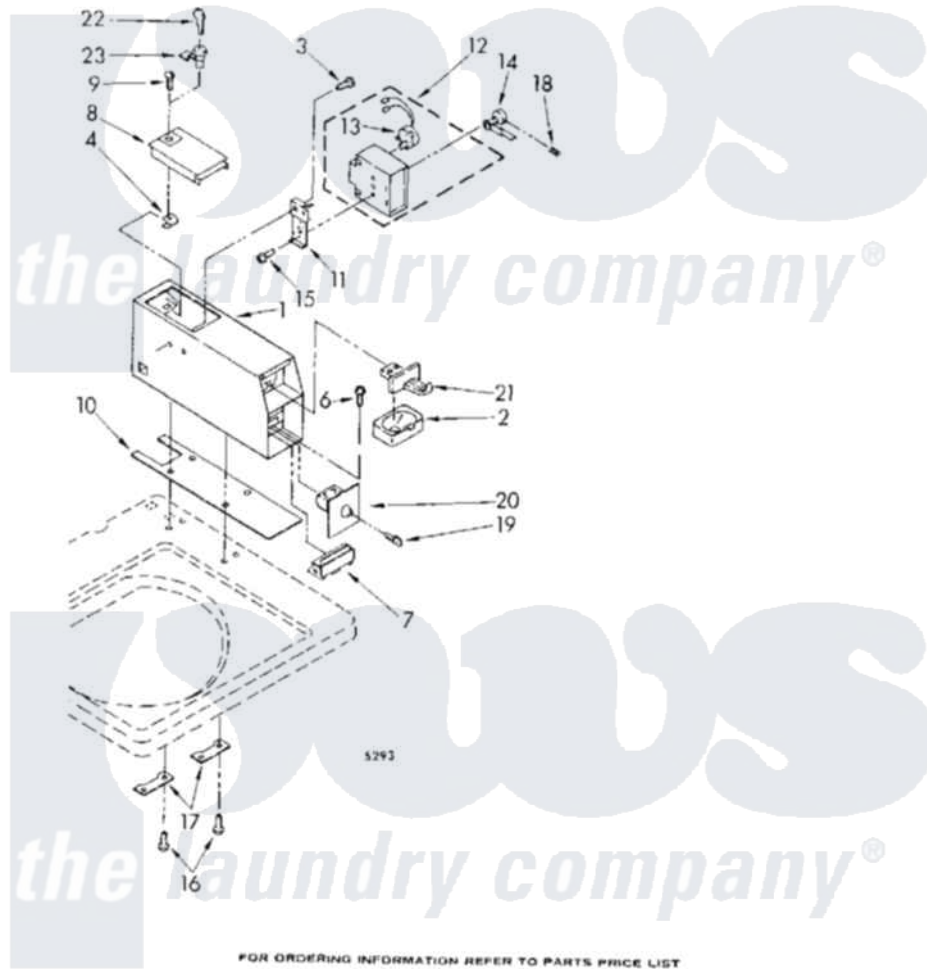

# Whirlpool CA2751XSW1 04 - METER CASE

## METER CASE PARTS For Model: CA2751XSW0 and CA2751XSW1

FOR ORDERING INFORMATION REFER TO PARTS PRICE LIST

5

385292

733-E-5

Whirlpool [Commercial Whirlpool CA2751XSW1 Washer Parts](#) Parts Diagram 04 - METER CASE

[Click on the part number to view part](#)

Item	Original Part Number	Replaced By	Status	Part Description
1	3348025	<a href="#">8527844</a>		Case
2	<a href="#">385421</a>			Funnel, Coin
3	<a href="#">339805</a>			Screw, 10-32 X 3/16
4	<a href="#">90406</a>			Cage Nut, 5/16-18
5	<a href="#">138485</a>			Washer, 5/16
6	356599		Not Available	Bolt, (4) 5/16 - 24 X 3/4
7	<a href="#">355636</a>			Guide, Drawer
8	385757	<a href="#">3351136</a>		Service Door Assembly
9	<a href="#">358409</a>			Screw And Washer
10	385529	<a href="#">3954812</a>		Cushion, Meter Case
11	<a href="#">385575</a>			Bracket, Timer
12	3348296	<a href="#">3955668</a>		Timer
13	<a href="#">388290</a>			Motor, Timer
14	<a href="#">385571</a>			Clutch, Timer
15	96435	<a href="#">356418</a>		Screw
16	<a href="#">98445</a>			Screw, 10-16 X 3/4

17	3347825	<a href="#">3353813</a>	Plate, Mounting
18	98654	<a href="#">8533976</a>	Set Screw
19	BLANK		Not Available Key, Money Box
20			Not Available
21			Not Available
22	BLANK		Not Available Key, Service Door
23	BLANK		Not Available Security Lock & Cam Assembly
"			Not Available
"			Not Available
"			Not Available
"			Not Available