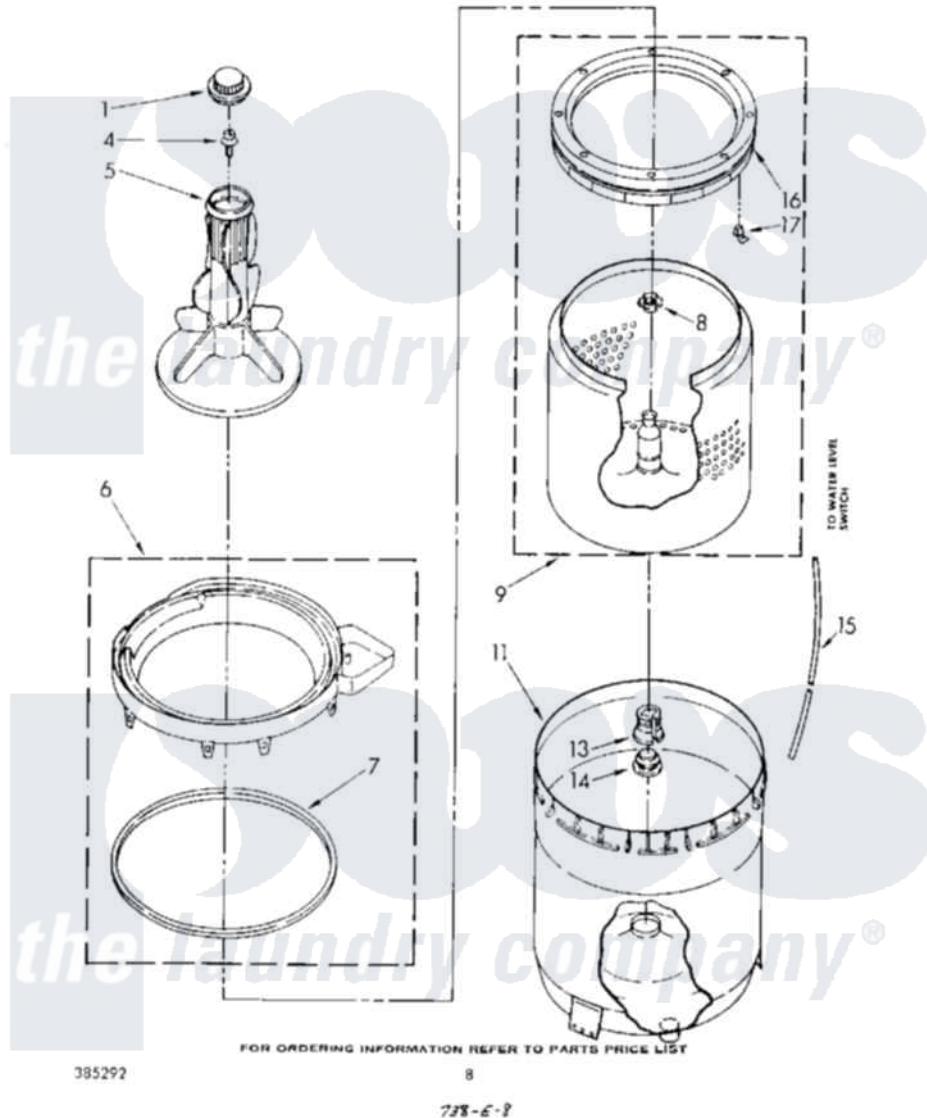

Whirlpool CA2751XSW1 06 - AGITATOR, BASKET AND TUB

AGITATOR, BASKET AND TUB PARTS

For Model: CA2751XSW0 and CA2751XSW1

Whirlpool [Commercial Whirlpool CA2751XSW1 Washer Parts](#) Parts Diagram 06 - AGITATOR, BASKET AND TUB
 Click on the part number to view part

Item	Original Part Number	Replaced By	Status	Part Description
1	63911	3355758		Cap, Agitator
4	358237			Screw And Washer
5	63235			Agitator Assembly
6	387966	3360611		Tub Ring And Gasket Assembly
7	63222	3359586		Gasket, Tub Ring
8	21366			Nut, Spanner
9	3347764	3956207		Basket And Balance Ring
11	63125			Tub
13	389140			Tub Block, Basket Drive
14	383727			Gasket, Centerpodt
15	386757	353244		Hose, Pressure Switch
16	387867	8519815		Clip, Balance Ring
17	387868	3956205		Balance Ring