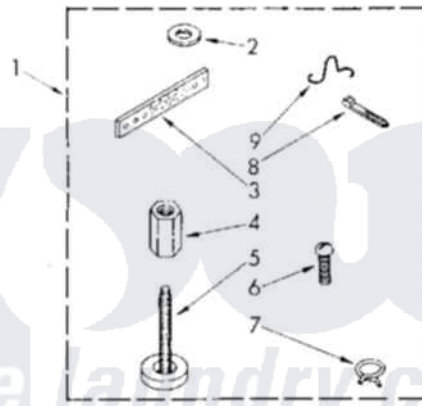

MISCELLANEOUS PARTS

FOR ORDERING INFORMATION REFER TO PARTS PRICE LIST

9

J85292

732-E-9

Whirlpool [Commercial Whirlpool CA2751XSW1 Washer Parts](#) Parts Diagram 07 - MISCELLANEOUS
 Click on the part number to view part

Item	Original Part Number	Replaced By	Status	Part Description
1	384254	285609		Parts-Misc
2	16123			Washer Inlet-Hose Miscellaneous Parts Must be Ordered Separately.
3	22965			Strap, Grounding
4	62739			Nut, Lock
5	389102	W10001130		Foot, Leveling
6	132848	3400036		Screw, 10-24 X 1
7	356138			Clamp, Hose
8	386566	W10339879		Tie, Cable
9	357247	3350222		Retainer, Drain Hose