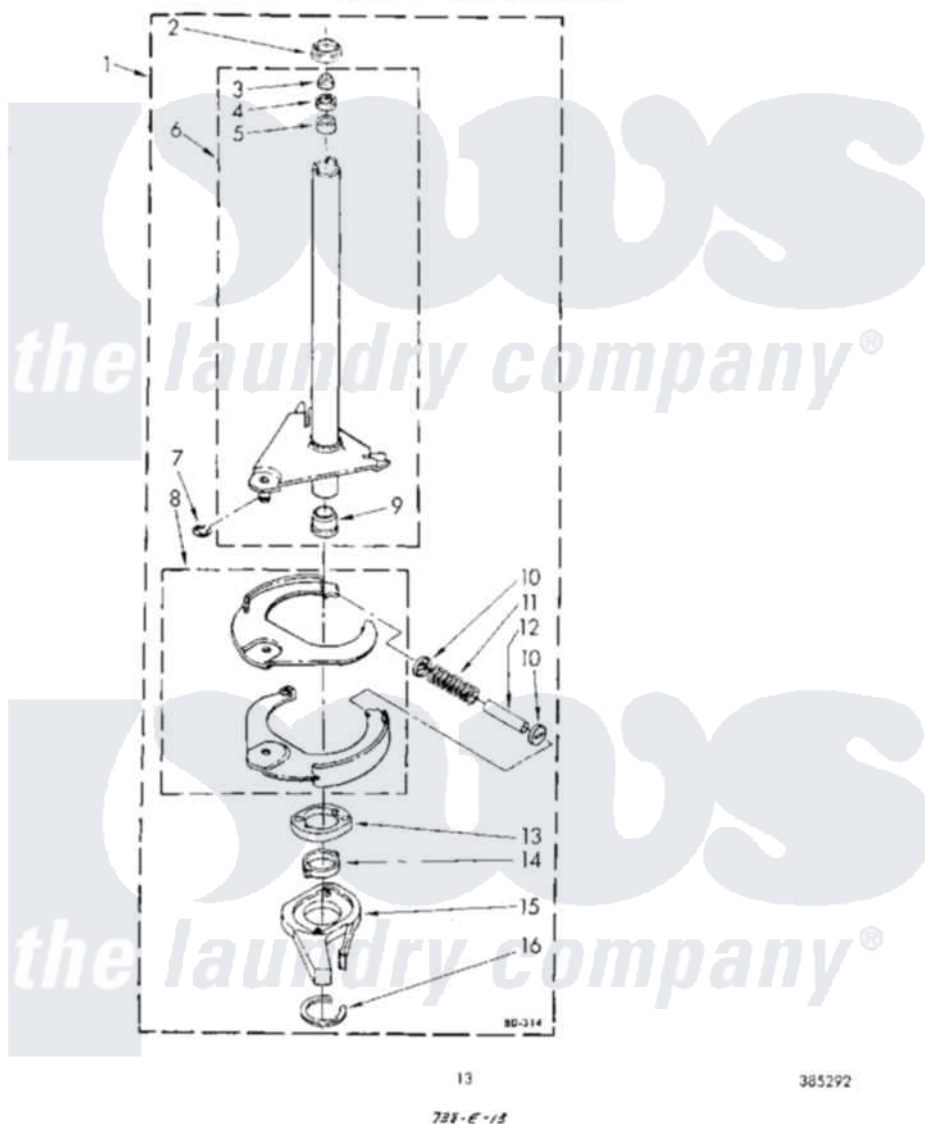

# Whirlpool CA2751XSW1 11 - BRAKE AND DRIVE TUB

## BRAKE AND DRIVE TUBE PARTS

For Model: CA2751XSW0 and CA2751XSW1

13

385292

731-E-13

Whirlpool [Commercial Whirlpool CA2751XSW1 Washer Parts](#) Parts Diagram 11 - BRAKE AND DRIVE TUB

[Click on the part number to view part](#)

Item	Original Part Number	Replaced By	Status	Part Description
1	388951	<a href="#">285792</a>		Basketdrive
2	<a href="#">62658</a>			Ring, Thrust
3	<a href="#">91939</a>			Seal, Shaft
4	<a href="#">356427</a>			Seal, Spin Pinion
5	<a href="#">356937</a>			Spacer, Drive Tube
6	64027	<a href="#">64208</a>		Tube-Spin
7	64035	<a href="#">W10083190</a>		Ring, Retaining
8	64232	<a href="#">285438</a>		Shoe-Brake
9	62703	<a href="#">8546462</a>		"T" Bearing, Spin Tube
10	62648	<a href="#">285658</a>		Sleeve
11	62647		Not Available	Spring, Brake
12	62909	<a href="#">285658</a>		Sleeve
13	63023	<a href="#">8546461</a>		Cam, Brake Release
14	<a href="#">63022</a>			Sleeve, Cam
15	64194	<a href="#">285790</a>		Lining
16	<a href="#">90368</a>	<a href="#">W10083200</a>		Ring, Retaining