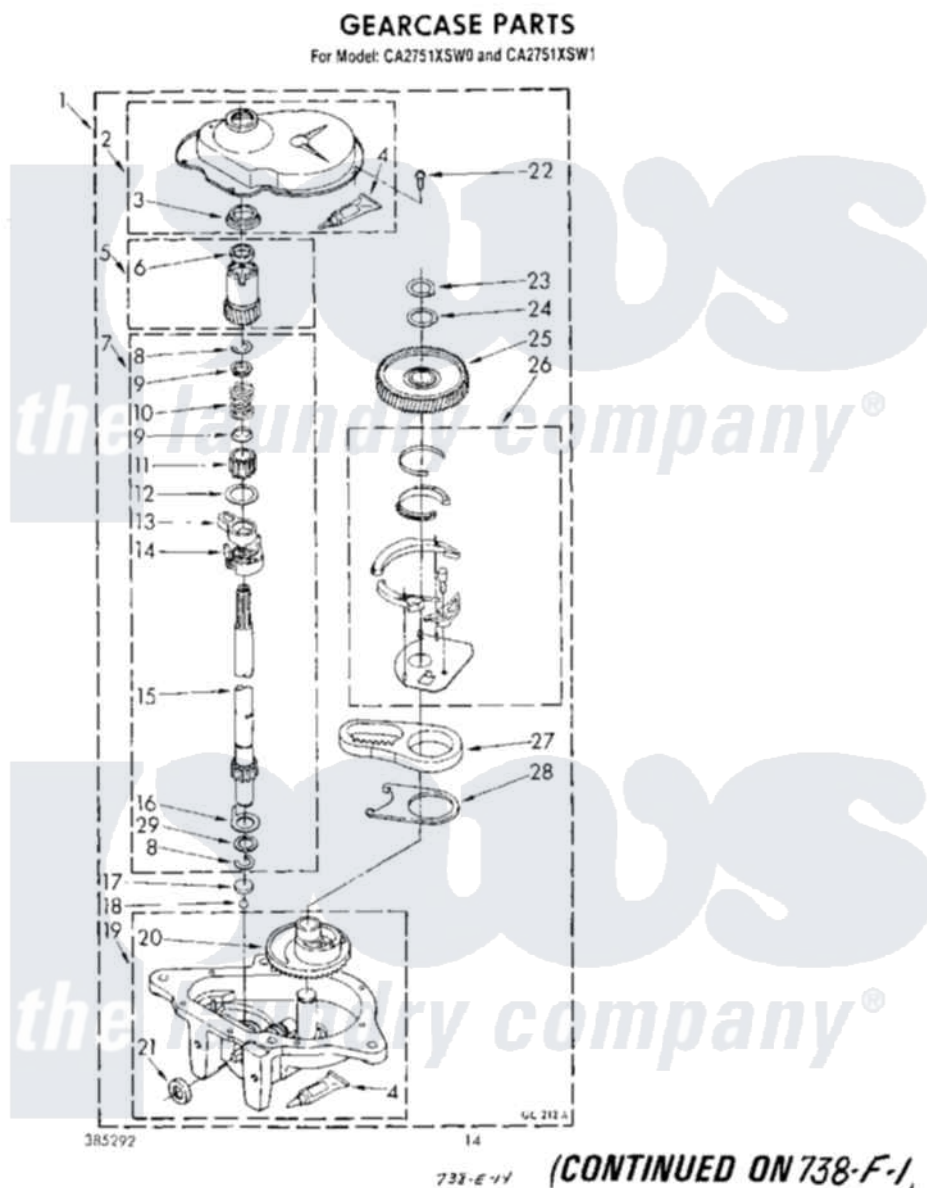

Whirlpool CA2751XSW1 12 - GEARCASE

Whirlpool [Commercial Whirlpool CA2751XSW1 Washer Parts](#) Parts Diagram 12 - GEARCASE

[Click on the part number to view part](#)

Item	Original Part Number	Replaced By	Status	Part Description
1	389246	3360629		Gearcase
2	62685	285202		Cover, Gearcase
3	3347188	3349985		Seal, Gearcase Cover
4	285195			Sealer Sealer, Gasket
5	63320	285362		Gear and Pinion
6	356427			Seal, Spin Pinion
7	389387			Shaft, Agitator
8	90369		Not Available	Ring, Retaining (2)
9	62677			Retainer, Spring
10	62676			Spring, Agitator
11	63273	285509		Shaft, Agitator
12	62619			Washer, Agitator Gear
13	62580	285206		Cam-Agitator
14	62581	285206		Cam-Agitator
15	389231			Shaft, Agitator
16	62618			Washer, Cam Thrust

17	16018	285205	Bearing
18	85529	285205	Bearing
19	389229	285515	Gearcase
20	62528	285515	Gearcase
21	285352		Seal Kit, Thrust Plug
22	90864	3351614	Screw, Gearcase Cover Mounting
23	95082	285765	Ring-Retrn
24	285292	285766	Washer Kit, Thrust
25	62570	285362	Gear and Pinon
26	388253	999516	Shelf-Glas
27	62534	8546456	Rack, Connecting
28	62621		Actuator, Shift
29	388815		Washer, Intermediate 1 3976263 Miscellaneous Parts Bag 2 3976300 Washer, Inlet Hose 3 3366913 Clamp, Hose