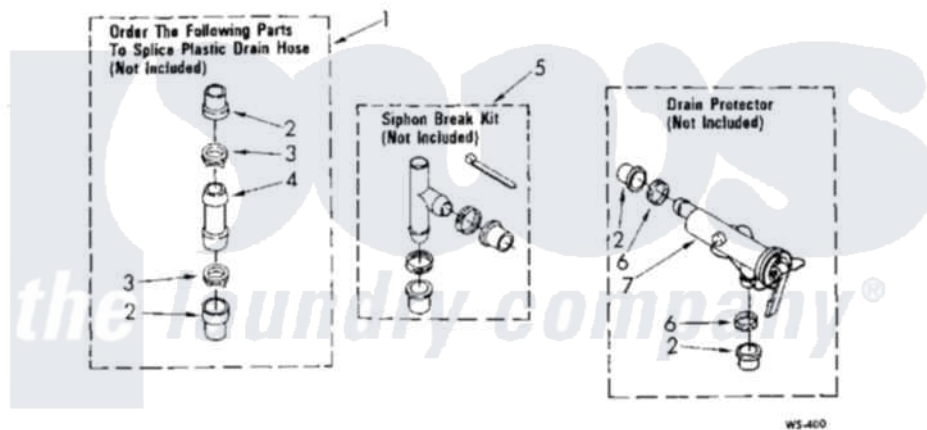

Whirlpool CA2751XSW1 13 - WATER SYSTEM

WATER SYSTEM PARTS

For Model: CA2751XSW0 and CA2751XSW1

15

385292

731-F-1

[Whirlpool Commercial Whirlpool CA2751XSW1 Washer Parts](#) Parts Diagram 13 - WATER SYSTEM
 Click on the part number to view part

Item	Original Part Number	Replaced By	Status	Part Description
1	285442			Water System Parts
2	285321			Water System Parts
3	370447	285655		Clamp, Hose
4	16272			Connector, Straight
5	285320			Water System Parts
6	65349	285655		Clamp, Hose
7	367031			Water System Parts