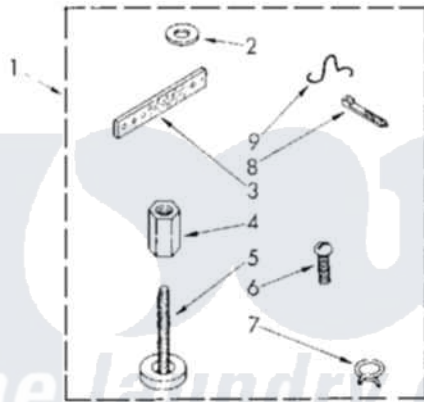

MISCELLANEOUS PARTS

FOR ORDERING INFORMATION REFER TO PARTS PRICE LIST

9

3348934

737-A-9

Whirlpool [Commercial Whirlpool CA2751XSW2 Washer Parts](#) Parts Diagram 07 - MISCELLANEOUS  
 Click on the part number to view part

Item	Original Part Number	Replaced By	Status	Part Description
1	384254	<a href="#">285609</a>		Parts-Misc
2	<a href="#">16123</a>			Washer Inlet-Hose Miscellaneous Parts Must be Ordered Separately.
3	<a href="#">22965</a>			Strap, Grounding
4	<a href="#">62739</a>			Nut, Lock
5	389102	<a href="#">W10001130</a>		Foot, Leveling
6	132848	<a href="#">3400036</a>		Screw, 10-24 X 1
7	<a href="#">356138</a>			Clamp, Hose
8	3347868	<a href="#">W10339879</a>		Tie, Cable
9	357247	<a href="#">3350222</a>		Retainer, Drain Hose