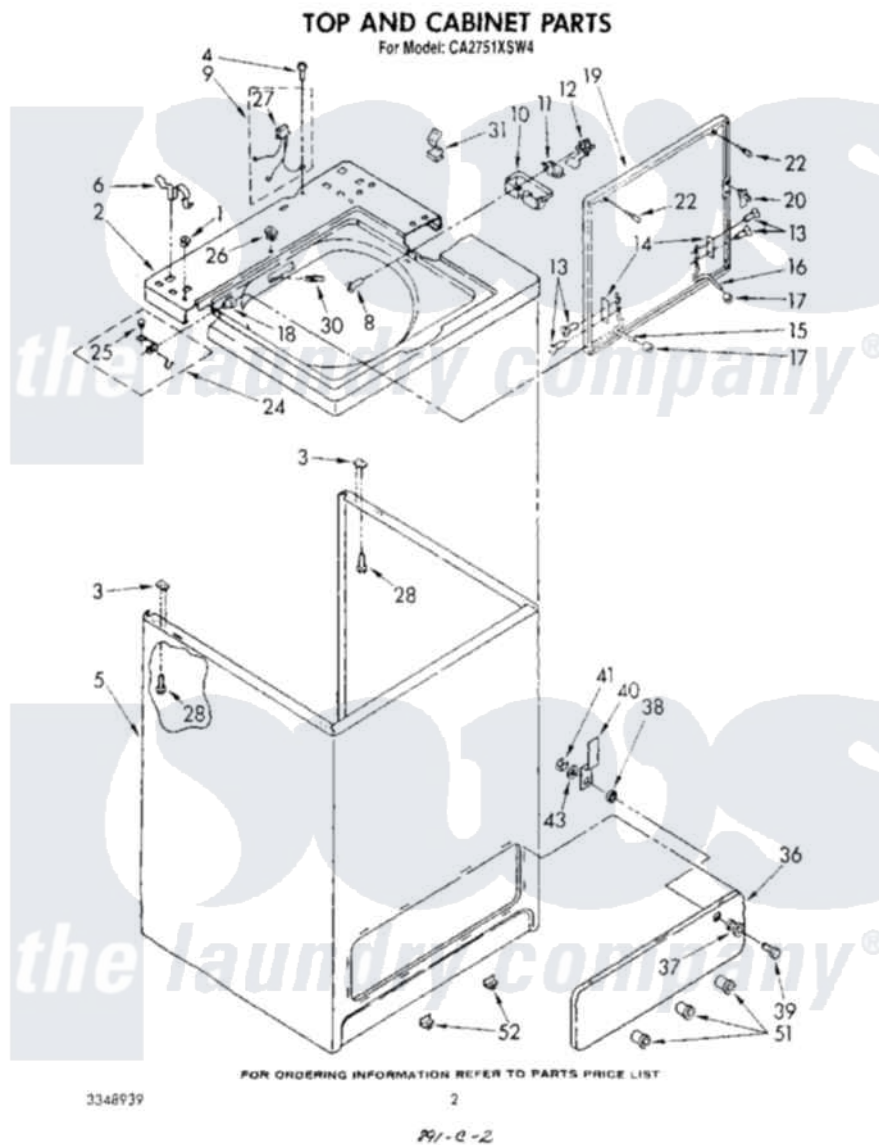

Whirlpool CA2751XSW4 02 - TOP AND CABINET , LITERATURE AND OPTIONAL

Whirlpool [Commercial Whirlpool CA2751XSW4 Washer Parts](#) Parts Diagram 02 - TOP AND CABINET , LITERATURE AND OPTIONAL

[Click on the part number to view part](#)

Item	Original Part Number	Replaced By	Status	Part Description
1	358473			Nut, Push-In
2	388666		Not Available	Top (White)
"	388667		Not Available	Top (Almond)
"	388668			Top (Golden Harvest)
3	62750			Spacer, Cabinet To Top (4)
4	687128	681414		Screw, 10AB X 1/2
5	3349379		Not Available	Cabinet (White)
"	3349380		Not Available	Cabinet (Almond)
"	3349381			Cabinet (Golden Harvest)
6	62780			Clip, Top And Cabinet And Rear Panel
8	354764		Not Available	Screw & Washer, Lid Switch (2)
9	63833		Not Available	Harness, Lid Switch
10	359231			Shield, Lid Switch