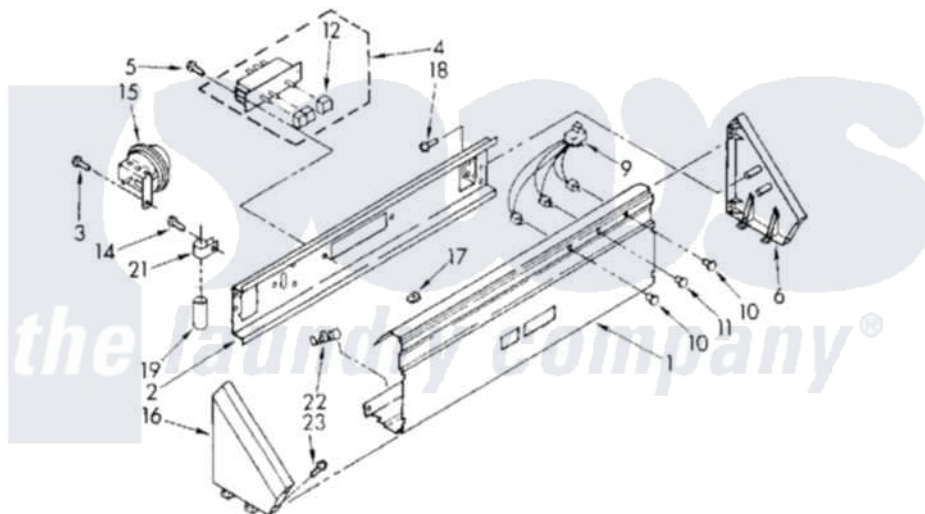

## CONSOLE PARTS

For Model. CA2751XSW4

3348939

4

8/1-2-4

FOR ORDERING INFORMATION REFER TO PARTS PRICE LIST

Whirlpool [Commercial Whirlpool CA2751XSW4 Washer Parts](#) Parts Diagram 03 - CONSOLE

[Click on the part number to view part](#)

Item	Original Part Number	Replaced By	Status	Part Description
1	3347634	<a href="#">3353946</a>		Panel, Console
2	3347632	<a href="#">3352860</a>		Bracket, Control
3	<a href="#">90767</a>			Screw, 8A X 3/8 HeX Washer Head Tapping
4	389138	<a href="#">3355916</a>		Switch, Cycle Selector
5	9424101	<a href="#">965173</a>		Screw, 8 X 3/8 Phlps. Round Hd.
6	<a href="#">3347705</a>			End Cap
9	3348674	<a href="#">3352457</a>		Lights, Indicator
10	<a href="#">3348109</a>			Lens Light
11	<a href="#">3348110</a>			Lens, Yellow
12	<a href="#">3348587</a>			Button, Pushbutton
14	343641	<a href="#">681414</a>		Screw, 10AB X 1/2
15	3348542	<a href="#">279947</a>		Switch-WL
16	63789	<a href="#">285653</a>		Endcap
17	<a href="#">689559</a>			Nut, Push-In
18	355226		Not Available	Screw, End Cap To Bracket