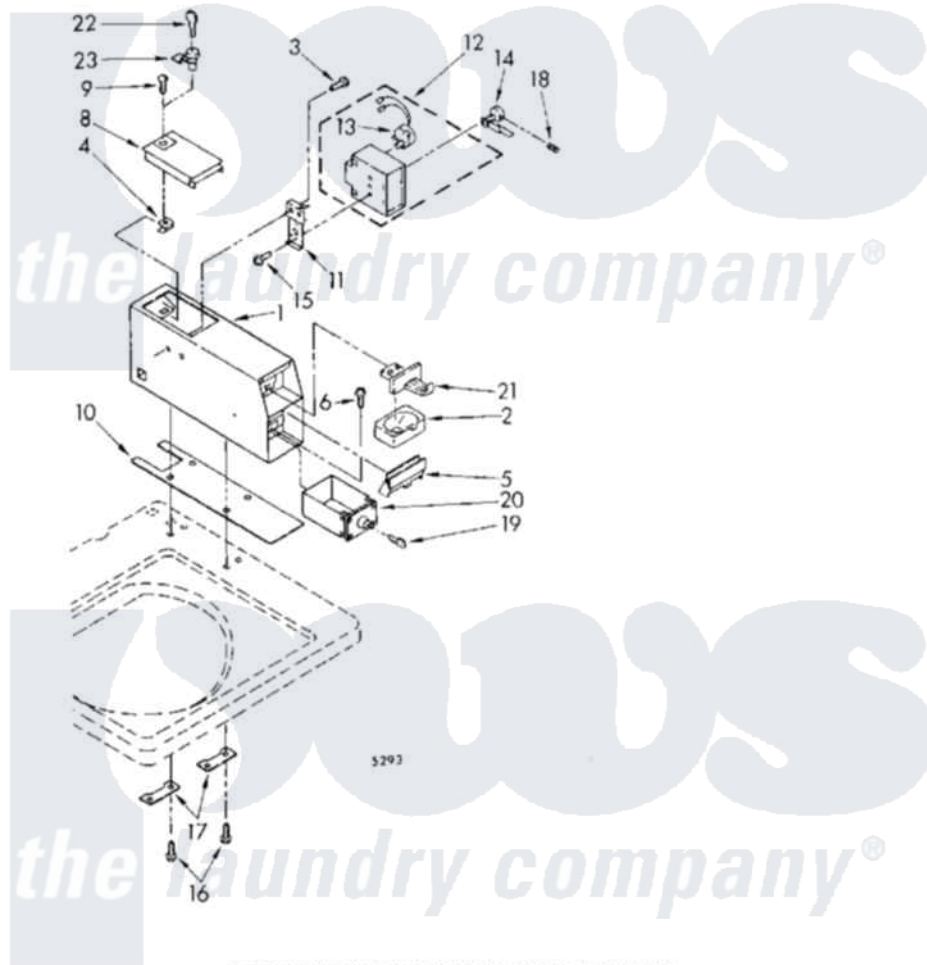

# Whirlpool CA2751XSW4 04 - METER CASE

## METER CASE PARTS

For Model: CA2751XSW4

FOR ORDERING INFORMATION REFER TO PARTS PRICE LIST

5

3348939

291-C-5

Whirlpool [Commercial Whirlpool CA2751XSW4 Washer Parts](#) Parts Diagram 04 - METER CASE

[Click on the part number to view part](#)

Item	Original Part Number	Replaced By	Status	Part Description
1	3348025	<a href="#">8527844</a>		Case
"	3348026	<a href="#">3951146</a>		Case
"	3348027	<a href="#">3357359</a>		Meter Case
2	<a href="#">385421</a>			Funnel, Coin
3	<a href="#">339805</a>			Screw, 10-32 X 3/16
4	<a href="#">90406</a>			Cage Nut, 5/16-18
5	<a href="#">3348469</a>			Spacer, Money Vault (White)
"	<a href="#">3348470</a>			Spacer (Money Vault) (Almond)
"	<a href="#">3348471</a>			Spacer, Money Vault (Golden Harvest)
6	<a href="#">3349065</a>			Bolt, Meter Case Mounting
8	385757	<a href="#">3351136</a>		Service Door Assembly
"	385758		Not Available	Door, Service (Almond)
"	385760	<a href="#">285880</a>		Door
9	<a href="#">358409</a>			Screw And Washer
10	3348850	<a href="#">3954812</a>		Cushion, Meter Case

11	<a href="#">385575</a>		Bracket, Timer
12	3348296	<a href="#">3955668</a>	Timer
13	<a href="#">388290</a>		Motor, Timer
14	<a href="#">385571</a>		Clutch, Timer
15	96435	<a href="#">356418</a>	Screw
16	3349579		Not Available
17	3347825	<a href="#">3353813</a>	Screw
18	98654	<a href="#">8533976</a>	Plate, Mounting
19	BLANK		Set Screw
20			Not Available
21			Not Available
22	BLANK		Not Available
23	BLANK		Key, Money Box
			Not Available
			Key, Service Door
			Security Lock & Cam Assembly
			Not Available
			Not Available
			Not Available
			Not Available