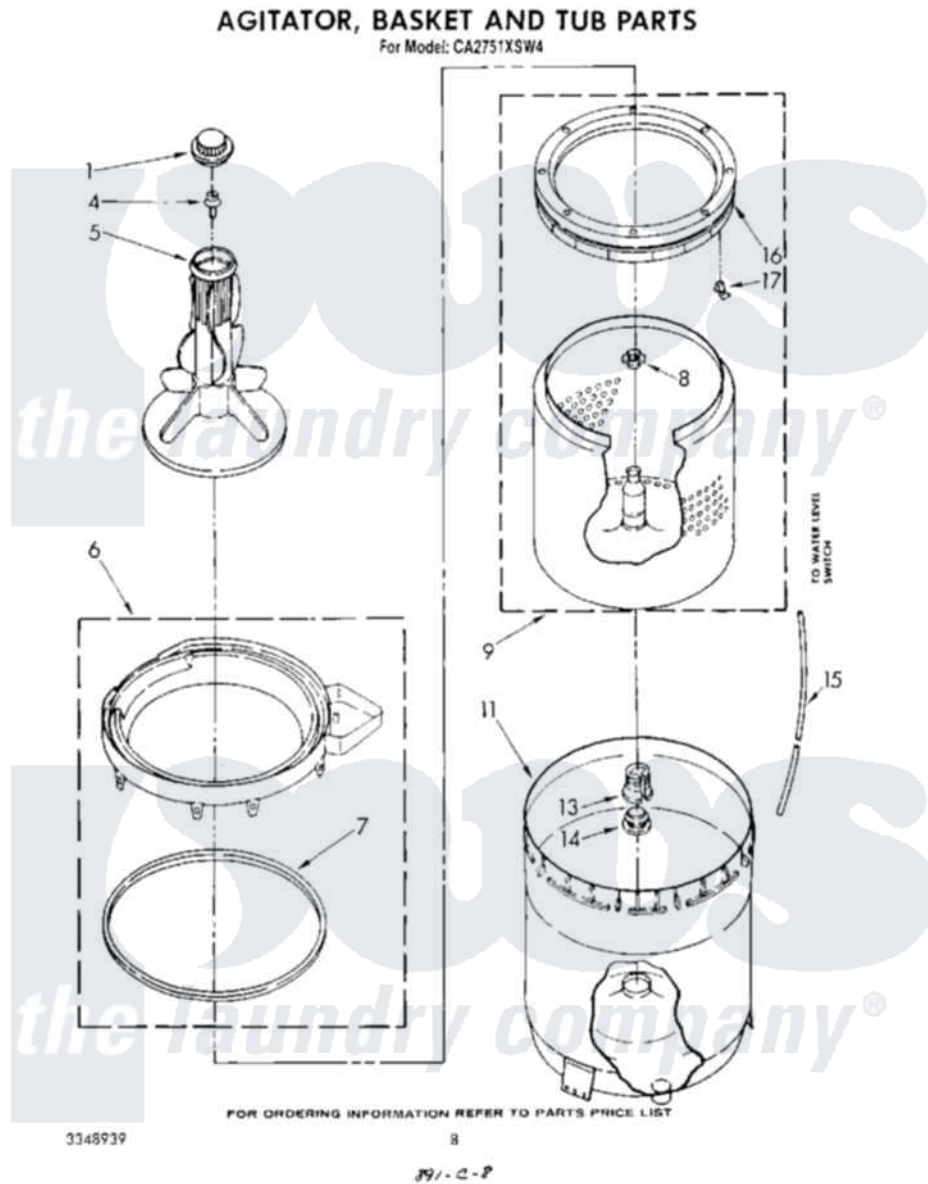

Whirlpool CA2751XSW4 06 - AGITATOR, BASKET AND TUB

Whirlpool [Commercial Whirlpool CA2751XSW4 Washer Parts](#) Parts Diagram 06 - AGITATOR, BASKET AND TUB
 Click on the part number to view part

| Item | Original Part Number | Replaced By | Status | Part Description |
|------|------------------------|-------------------------|--------|------------------------------|
| 1 | 3388571 | 3355758 | | Cap, Agitator |
| 4 | 358237 | | | Screw And Washer |
| 5 | 3350151 | 285622 | | Agitator |
| 6 | 387966 | 3360611 | | Tub Ring And Gasket Assembly |
| 7 | 63222 | 3359586 | | Gasket, Tub Ring |
| 8 | 21366 | | | Nut, Spanner |
| 9 | 3349748 | 3956207 | | Basket And Balance Ring |
| 11 | 63125 | | | Tub |
| 13 | 389140 | | | Tub Block, Basket Drive |
| 14 | 383727 | | | Gasket, Centerpod |
| 15 | 386757 | 353244 | | Hose, Pressure Switch |
| 16 | 387867 | 8519815 | | Clip, Balance Ring |
| 17 | 387868 | 3956205 | | Balance Ring |