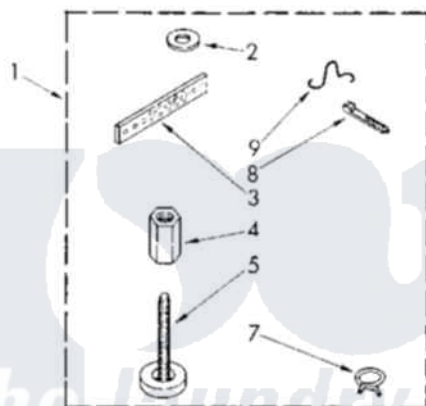

MISCELLANEOUS PARTS

FOR ORDERING INFORMATION REFER TO PARTS PRICE LIST

9

3348939

991-C-9

Whirlpool [Commercial Whirlpool CA2751XSW4 Washer Parts](#) Parts Diagram 07 - MISCELLANEOUS
 Click on the part number to view part

| Item | Original Part Number | Replaced By | Status | Part Description |
|------|-------------------------|---------------------------|--------|---|
| 1 | 3350284 | 285609 | | Parts-Misc |
| 2 | 16123 | | | Washer Inlet-Hose Miscellaneous Parts Must be Ordered Separately. |
| 3 | 22965 | | | Strap, Grounding |
| 4 | 62739 | | | Nut, Lock |
| 5 | 389102 | W10001130 | | Foot, Leveling |
| 7 | 356138 | | | Clamp, Hose |
| 8 | 3347869 | W10339879 | | Tie, Cable |
| 9 | 3350222 | | | Retainer, Drain Hose |