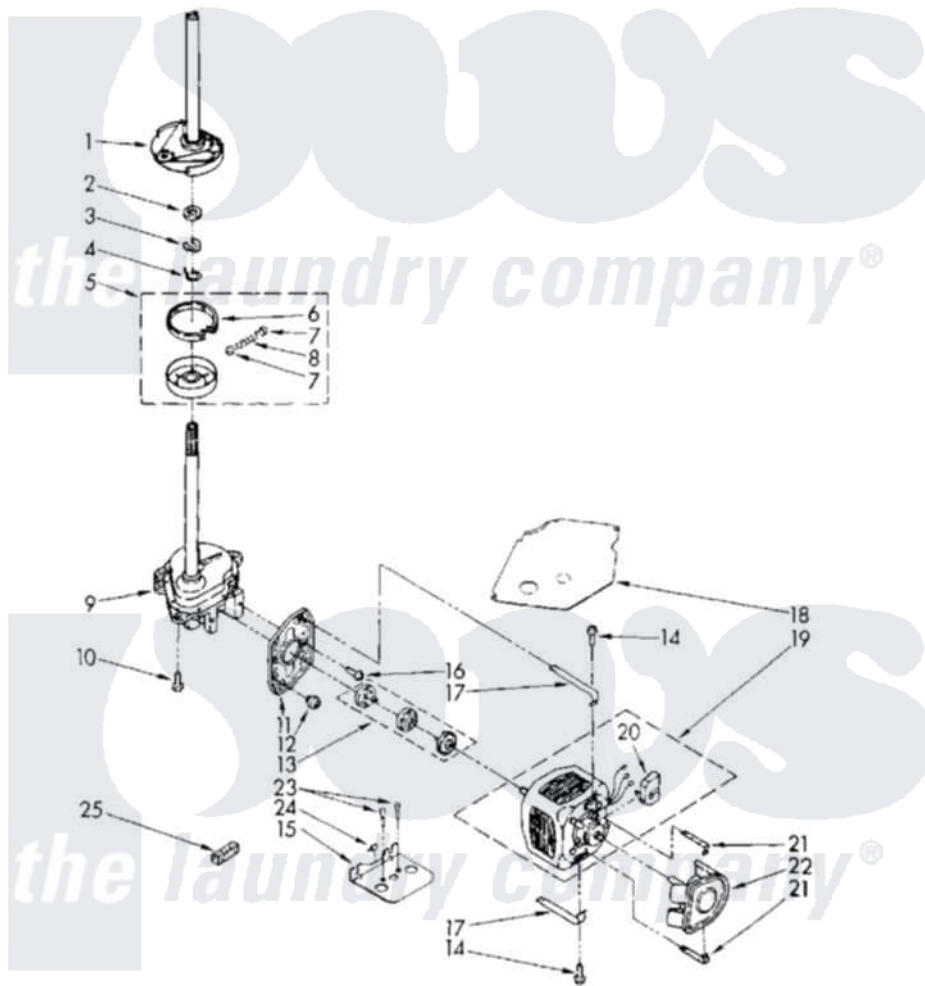

Whirlpool CA2751XSW4 08 - BRAKE, CLUTCH, GEARCASE, MOTOR AND PUMP

BRAKE, CLUTCH, GEARCASE, MOTOR AND PUMP PARTS

For Model: CA2751XSW4

FOR ORDERING INFORMATION REFER TO PARTS PRICE LIST

3348939

10

SP1-C-10

Whirlpool [Commercial Whirlpool CA2751XSW4 Washer Parts](#) Parts Diagram 08 - BRAKE, CLUTCH, GEARCASE, MOTOR AND PUMP

[Click on the part number to view part](#)

Item	Original Part Number	Replaced By	Status	Part Description
1	388951	285792		Basketdrive
2	63292			Washer, Spin Tube Thrust
3	62697	W10080230		Ring, Spin Tube Support
4	63283	285353		Ring
5	388949	285785		Clutch
6	388190	285790		Lining
7	62646			Cap, Clutch Spring
8	387712	285790		Lining
9	389246	3360629		Gearcase
10	3349491		Not Available	Screw, Gearcase To Base (3) (5/16-24 x 3/4)
11	62611			Plate, Motor Mount To Gearcase
12	62691			Grommet, Motor
13	285140	285753A		Coupling

14	357640		Screw And Washer
15	63761	3946532	Shield, Motor
16	98062	3400516	Screw Anti-Rattle
17	3349637	W10086010	Retainer, Motor
18	63209	3362089	Shield, Tub To Motor
19	3349643	661600	Motor, Main Drive
20	62851	8529896	Switch, Main Drive Motor
21	62700	8546127	Retainer, Pump
22	3348015	3363394	Pump
23	238614		Bumper And Isolation
24	3349322		Clip
25	3350013		Foam