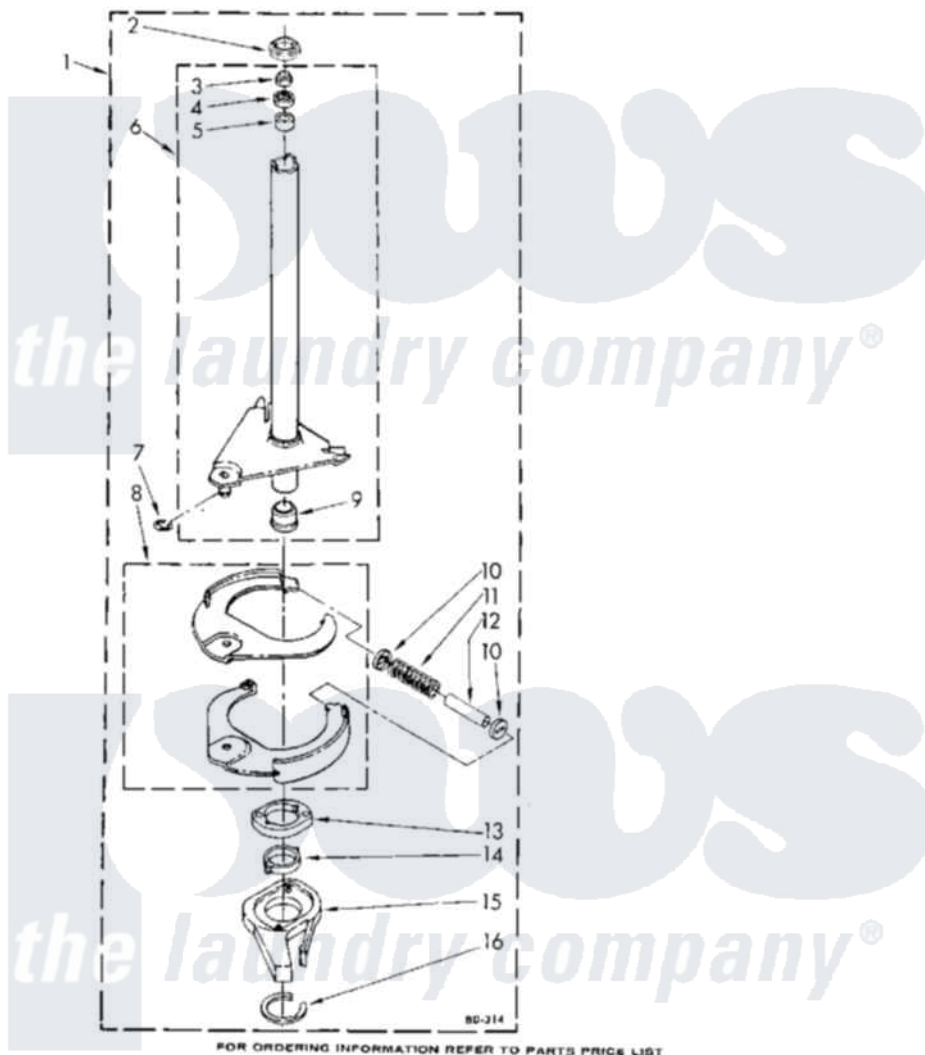

Whirlpool CA2751XSW4 11 - BRAKE AND DRIVE TUBE

BRAKE AND DRIVE TUBE PARTS

For Model: CA2751XSW4

FOR ORDERING INFORMATION REFER TO PARTS PRICE LIST

13

3348939

PH-C-13

Whirlpool Commercial Whirlpool CA2751XSW4 Washer Parts Parts Diagram 11 - BRAKE AND DRIVE TUBE

Click on the part number to view part

Item	Original Part Number	Replaced By	Status	Part Description
1	388951	285792		Basketdrive
2	62658			Ring, Thrust
3	91939			Seal, Shaft
4	356427			Seal, Spin Pinion
5	356937			Spacer, Drive Tube
6	64027	64208		Tube-Spin
7	64035	W10083190		Ring, Retaining
8	64232	285438		Shoe-Brake
9	62703	8546462		"T" Bearing, Spin Tube
10	62648	285658		Sleeve
11	62647		Not Available	Spring, Brake
12	62909	285658		Sleeve
13	63023	8546461		Cam, Brake Release
14	63022			Sleeve, Cam
15	64194	285790		Lining
16	90368	W10083200		Ring, Retaining