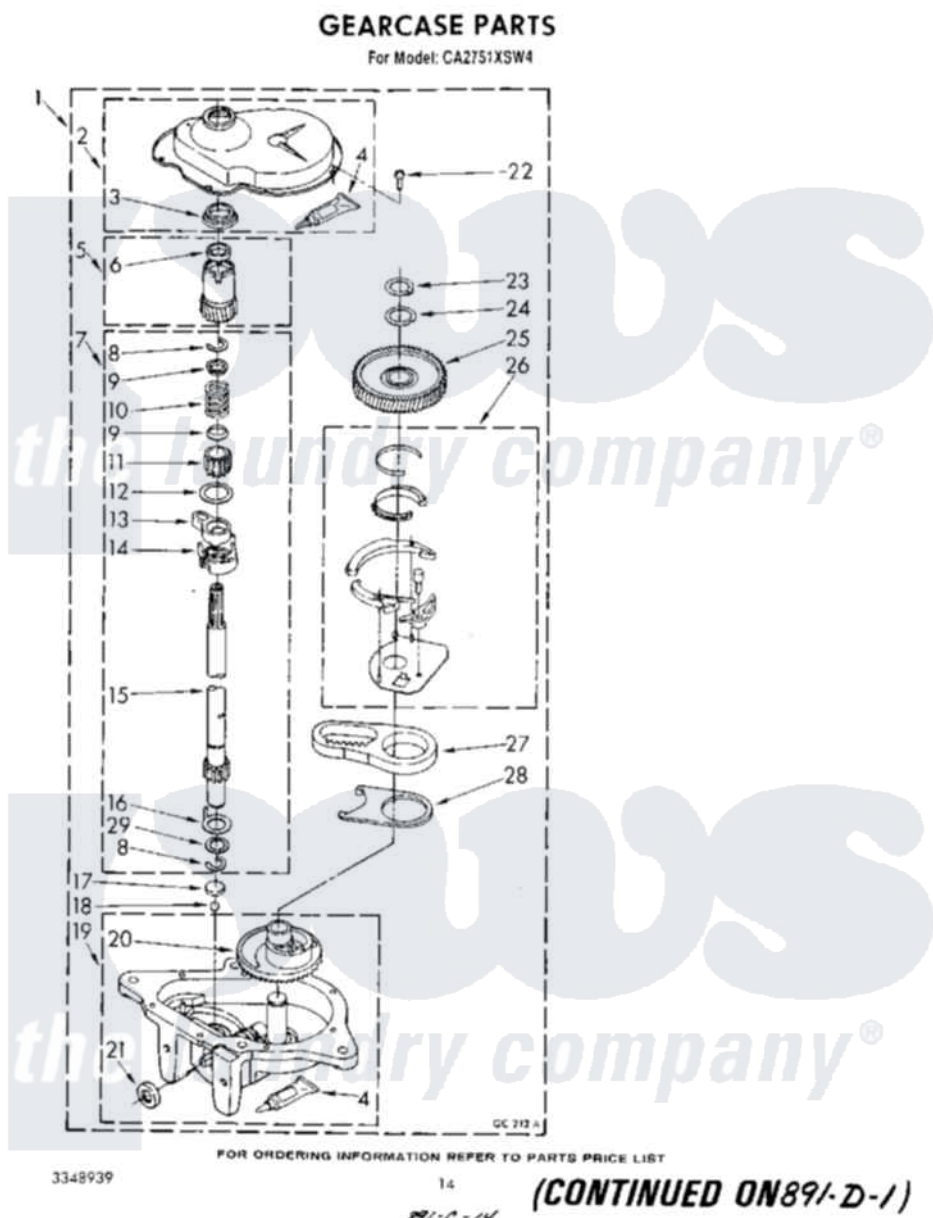

Whirlpool CA2751XSW4 12 - GEARCASE

Whirlpool [Commercial Whirlpool CA2751XSW4 Washer Parts](#) Parts Diagram 12 - GEARCASE

[Click on the part number to view part](#)

Item	Original Part Number	Replaced By	Status	Part Description
1	389246	3360629		Gearcase
2	62685	285202		Cover, Gearcase
3	3347188	3349985		Seal, Gearcase Cover
4	285195			Sealer Sealer, Gasket
5	63320	285362		Gear and Pinion
6	356427			Seal, Spin Pinion
7	389387			Shaft, Agitator
8	90369		Not Available	Ring, Retaining (2)
9	62677			Retainer, Spring
10	62676			Spring, Agitator
11	63273	285509		Shaft, Agitator
12	62619			Washer, Agitator Gear
13	62580	285206		Cam-Agitator
14	62581	285206		Cam-Agitator
15	389231			Shaft, Agitator
16	62618			Washer, Cam Thrust

17	16018	285205	Bearing
18	85529	285205	Bearing
19	389229	285515	Gearcase
20	62528	285515	Gearcase
21	285352		Seal Kit, Thrust Plug
22	90864	3351614	Screw, Gearcase Cover Mounting
23	95082	285765	Ring-Retrn
24	285292	285766	Washer Kit, Thrust
25	62570	285362	Gear and Pinon
26	388253	999516	Shelf-Glas
27	62534	8546456	Rack, Connecting
28	62621		Actuator, Shift
29	388815		Washer, Intermediate 1 3976263 Miscellaneous Parts Bag 2 3976300 Washer, Inlet Hose 3 3366913 Clamp, Hose