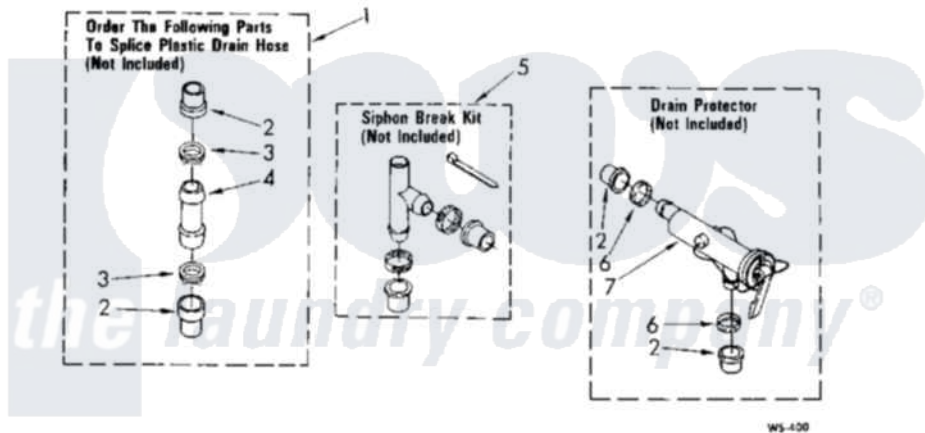

**WATER SYSTEM PARTS**

For Model: CA2751XSW4

WS-400

FOR ORDERING INFORMATION REFER TO PARTS PRICE LIST

15

3348939

891-D-1

[Whirlpool Commercial Whirlpool CA2751XSW4 Washer Parts](#) Parts Diagram 13 - WATER SYSTEM

Click on the part number to view part

Item	Original Part Number	Replaced By	Status	Part Description
1	<a href="#">285442</a>			Water System Parts
2	<a href="#">285321</a>			Water System Parts
3	370447	<a href="#">285655</a>		Clamp, Hose
4	<a href="#">16272</a>			Connector, Straight
5	<a href="#">285320</a>			Water System Parts
6	65349	<a href="#">285655</a>		Clamp, Hose
7	<a href="#">367031</a>			Water System Parts