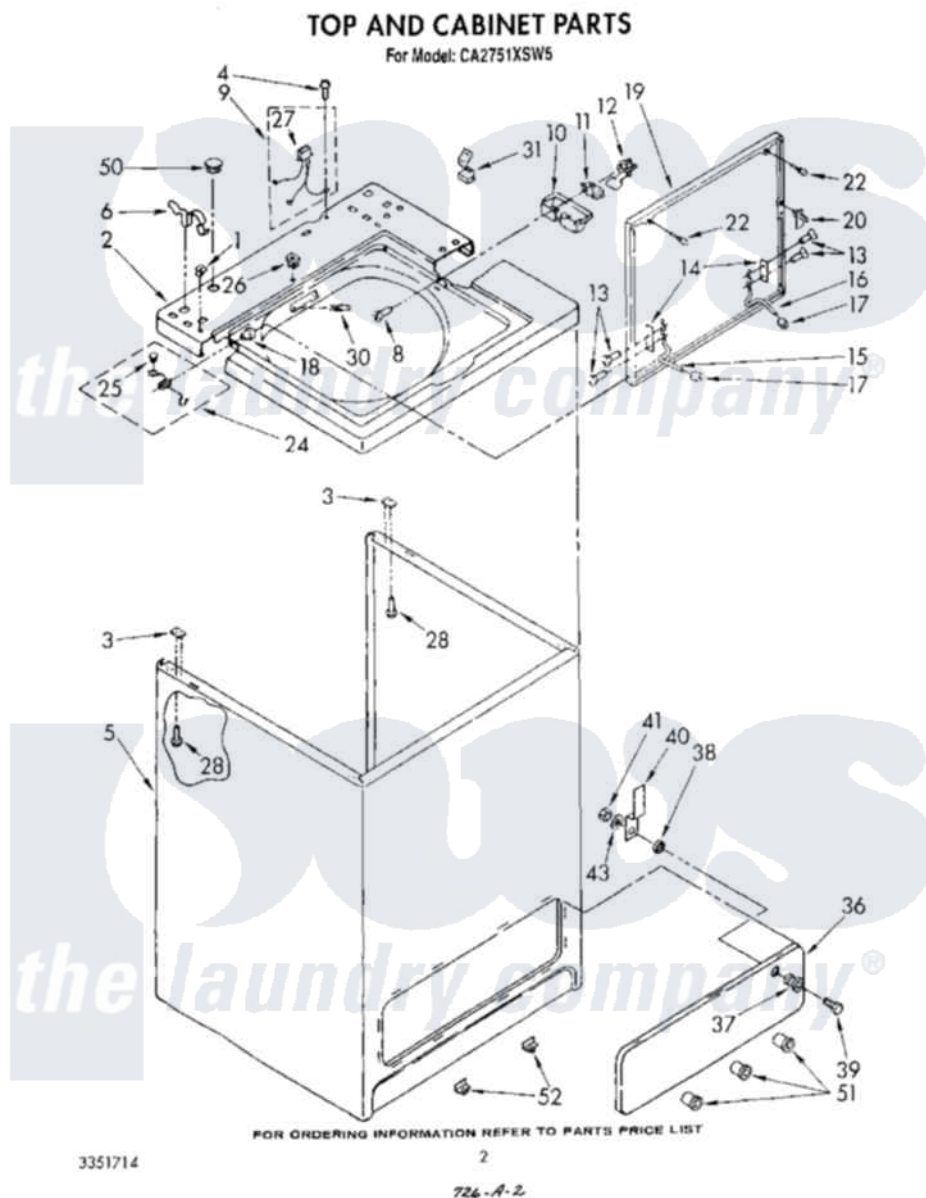

Whirlpool CA2751XSW5 02 - TOP AND CABINET , LITERATURE AND OPTIONAL

Whirlpool [Commercial Whirlpool CA2751XSW5 Washer Parts](#) Parts Diagram 02 - TOP AND CABINET , LITERATURE AND OPTIONAL

[Click on the part number to view part](#)

Item	Original Part Number	Replaced By	Status	Part Description
1	358473			Nut, Push-In
2	3351619		Not Available	Top (White)
"	3351620		Not Available	Top (Almond)
"	3351621		Not Available	Top (Golden Harvest)
3	62750			Spacer, Cabinet To Top (4)
4	687128	681414		Screw, 10AB X 1/2
5	3349379		Not Available	Cabinet (White)
"	3349380		Not Available	Cabinet (Almond)
"	3349381			Cabinet (Golden Harvest)
6	62780			Clip, Top And Cabinet And Rear Panel
8	354764		Not Available	Screw & Washer, Lid Switch (2)
9	63833		Not Available	Harness, Lid Switch
10	359231			Shield, Lid Switch