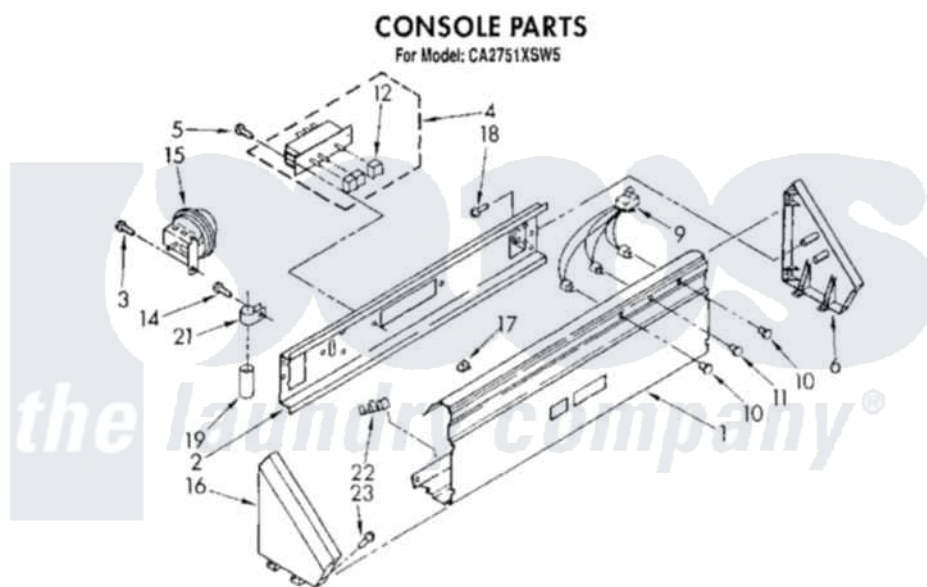

Whirlpool CA2751XSW5 03 - CONSOLE

3351714

FOR ORDERING INFORMATION REFER TO PARTS PRICE LIST

4

726-A-4

Whirlpool [Commercial Whirlpool CA2751XSW5 Washer Parts](#) Parts Diagram 03 - CONSOLE

[Click on the part number to view part](#)

Item	Original Part Number	Replaced By	Status	Part Description
1	3347634	3353946		Panel, Console
2	3347632	3352860		Bracket, Control
3	90767			Screw, 8A X 3/8 HeX Washer Head Tapping
4	389138	3355916		Switch, Cycle Selector
5	9424101	965173		Screw, 8 X 3/8 Phlps. Round Hd.
6	3347705			End Cap
9	3348674	3352457		Lights, Indicator
10	3348109			Lens Light
11	3348110			Lens, Yellow
12	3348587			Button, Pushbutton
14	343641	681414		Screw, 10AB X 1/2
15	3348542	279947		Switch-WL
16	63789	285653		Endcap
17	689559			Nut, Push-In
18	355226		Not Available	Screw, End Cap To Bracket