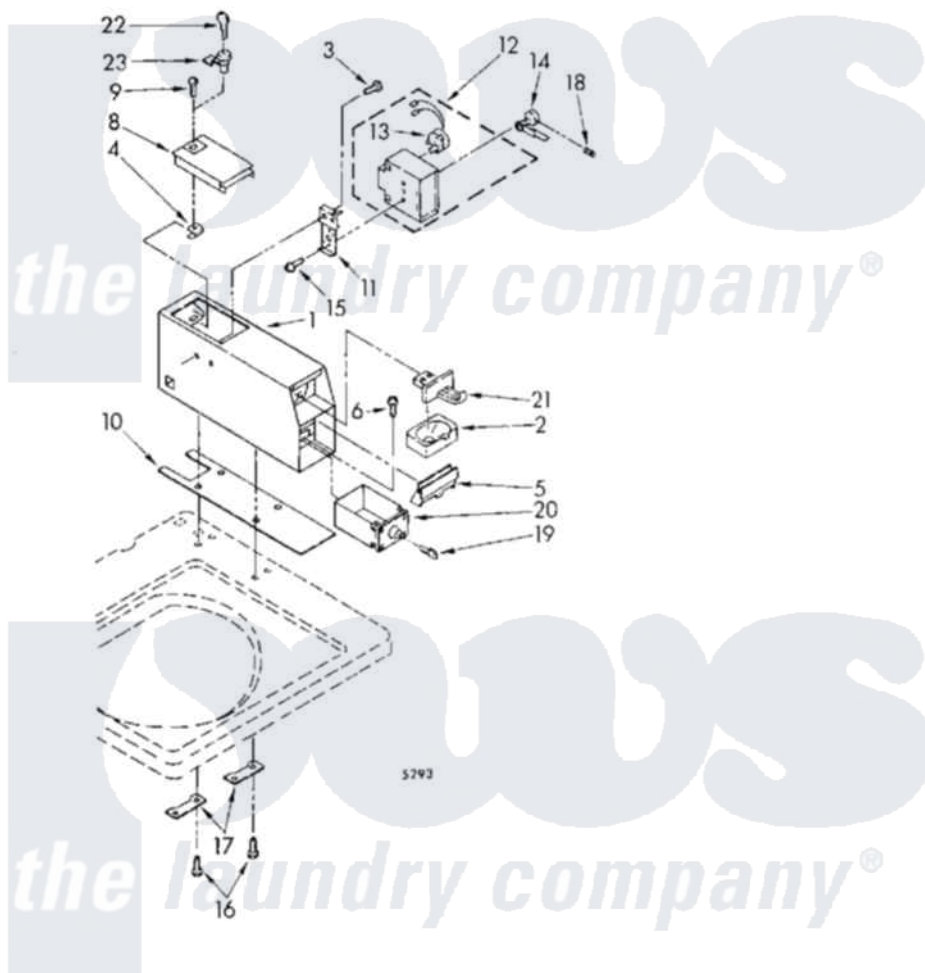

Whirlpool CA2751XSW5 04 - METER CASE

METER CASE PARTS

For Model: CA2751XSW5

FOR ORDERING INFORMATION REFER TO PARTS PRICE LIST

5

726-A-5

3351714

Whirlpool [Commercial Whirlpool CA2751XSW5 Washer Parts](#) Parts Diagram 04 - METER CASE

[Click on the part number to view part](#)

Item	Original Part Number	Replaced By	Status	Part Description
1	3351132	8527844		Case
"	3351133	3951146		Case
"	3351134	3357359		Meter Case
2	385421			Funnel, Coin
3	339805			Screw, 10-32 X 3/16
4	90406			Cage Nut, 5/16-18
5	3351150	285883		Spacer
"	3351151	285884		Spacer
"	3351152			Spacer, Money Vault (Golden Harvest)
6	3349065			Bolt, Meter Case Mounting
8	3351136			Service Door Assembly
"	3351137		Not Available	Door, Service (For Almond Model)
"	3351138	285880		Door
9	358409			Screw And Washer
10	3348850	3954812		Cushion, Meter Case

11	385575		Bracket, Timer
12	3348296	3955668	Timer
13	388290		Motor, Timer
14	385571		Clutch, Timer
15	96435	356418	Screw
16	3349065		Bolt, Meter Case Mounting
17	3347825	3353813	Plate, Mounting
18	98654	8533976	Set Screw
19	BLANK	Not Available	Key, Money Box
20		Not Available	
21		Not Available	
22	BLANK	Not Available	Key, Service Door
23	BLANK	Not Available	Security Lock & Cam Assembly
"		Not Available	
"		Not Available	
"		Not Available	
"		Not Available	