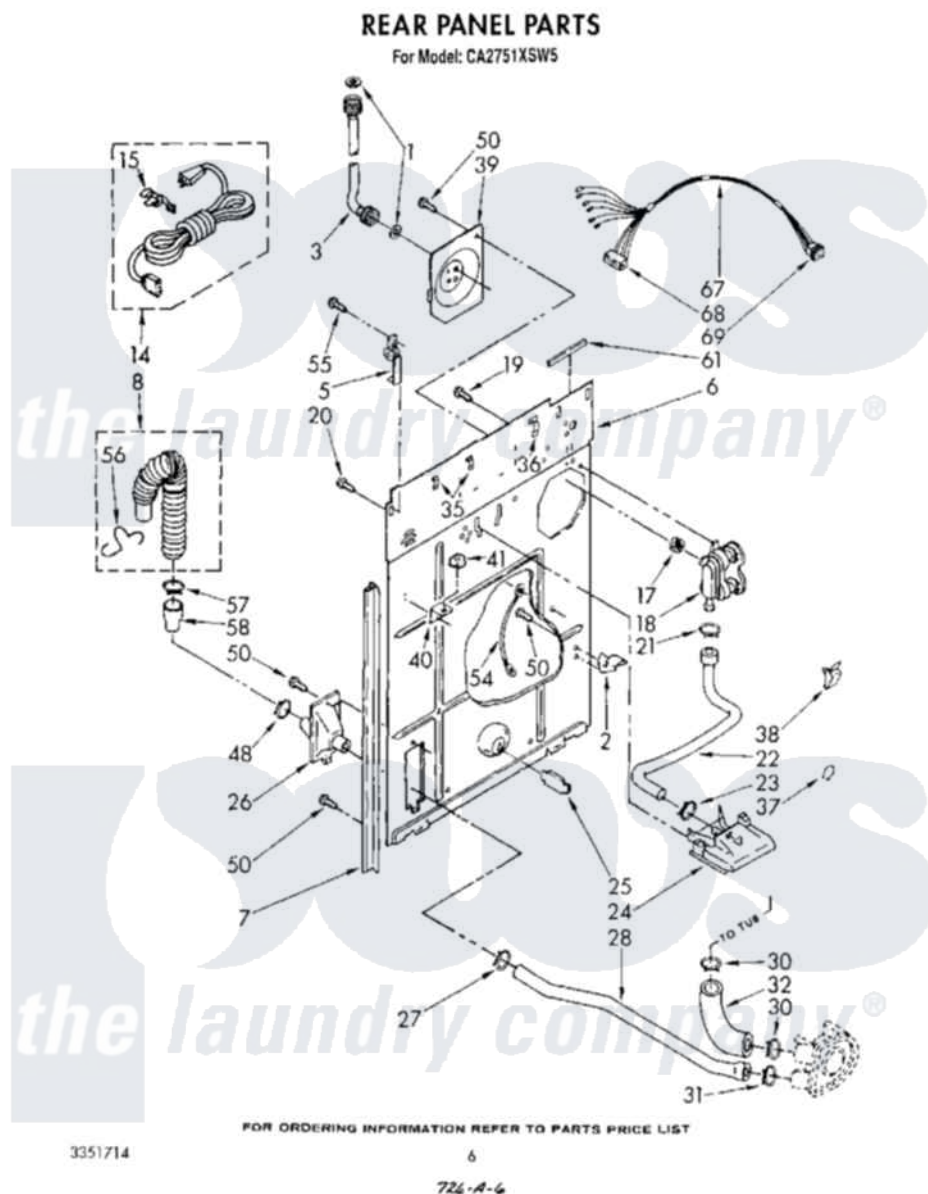

# Whirlpool CA2751XSW5 05 - REAR PANEL

Whirlpool [Commercial Whirlpool CA2751XSW5 Washer Parts](#) Parts Diagram 05 - REAR PANEL  
Click on the part number to view part

Item	Original Part Number	Replaced By	Status	Part Description
1	<a href="#">16123</a>			Washer Inlet-Hose Miscellaneous Parts Must be Ordered Separately.
2	63162		Not Available	Pin, Cabinet Guide (2)
3	660028	<a href="#">89503</a>		Hose-Inlet
5	<a href="#">387402</a>			Hinge
6	3347653	<a href="#">285929</a>		Panel-Rear
7	<a href="#">62747</a>			Pad, Rear Panel
8	387325	<a href="#">285664</a>		Hose
"	388418	<a href="#">285666</a>		Hose
14	3348564	<a href="#">285800</a>		Cord-Power
15	62733	<a href="#">285777</a>		Relief-Str
17	<a href="#">96160</a>			Screen
18	358992	<a href="#">285805</a>		Valve-Inlet
19	62863	<a href="#">3390631</a>		Screw, 10-16 X 3/8
20	359262	<a href="#">681414</a>		Screw, 10AB X 1/2
21	660635	<a href="#">596669</a>		Clamp, Manifold