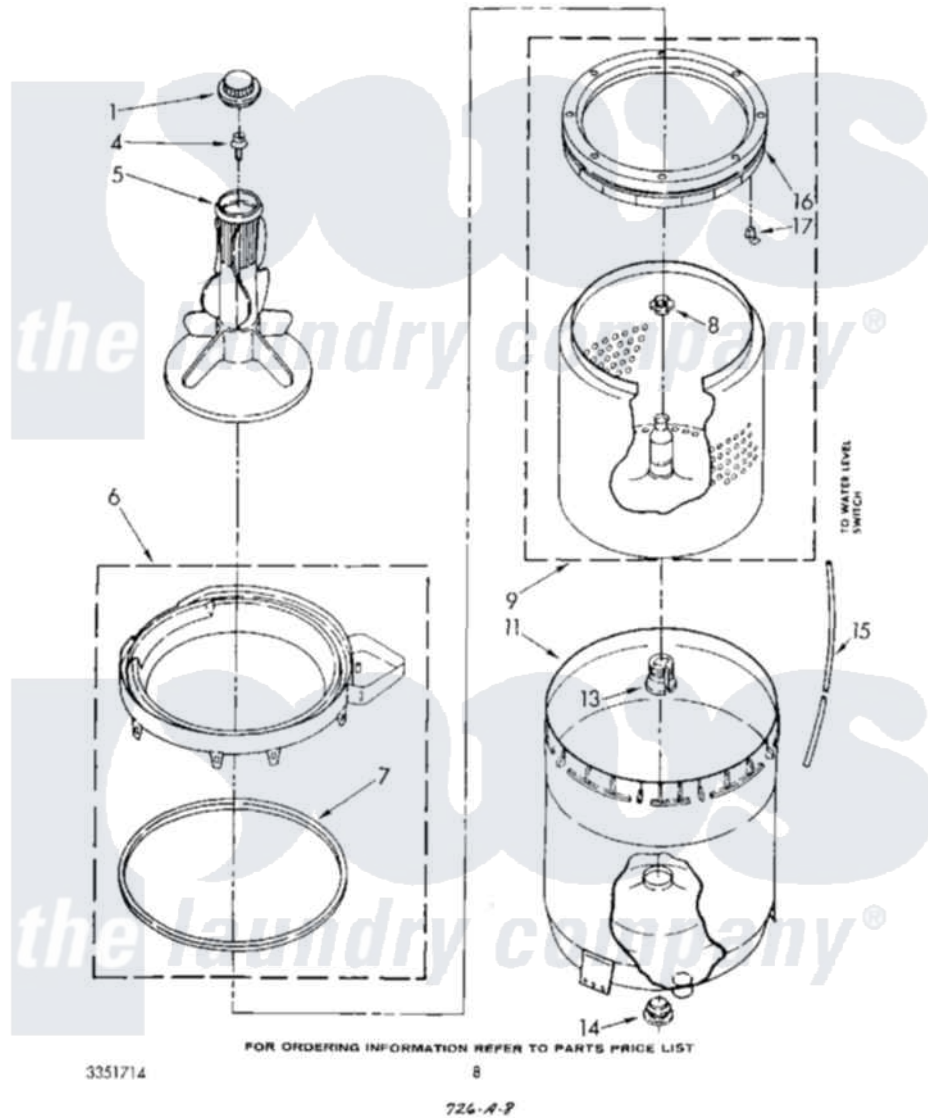

Whirlpool CA2751XSW5 06 - AGITATOR, BASKET AND TUB

AGITATOR, BASKET AND TUB PARTS

For Model: CA2751XSW5

Whirlpool [Commercial Whirlpool CA2751XSW5 Washer Parts](#) Parts Diagram 06 - AGITATOR, BASKET AND TUB
 Click on the part number to view part

Item	Original Part Number	Replaced By	Status	Part Description
1	3388571	3355758		Cap, Agitator
4	358237			Screw And Washer
5	3350151	285622		Agitator
6	387966	3360611		Tub Ring And Gasket Assembly
7	63222	3359586		Gasket, Tub Ring
8	21366			Nut, Spanner
9	3349748	3956207		Basket And Balance Ring
11	63125			Tub
13	389140			Tub Block, Basket Drive
14	383727			Gasket, Centerpodt
15	386757	353244		Hose, Pressure Switch
16	387867	8519815		Clip, Balance Ring
17	387868	3956205		Balance Ring