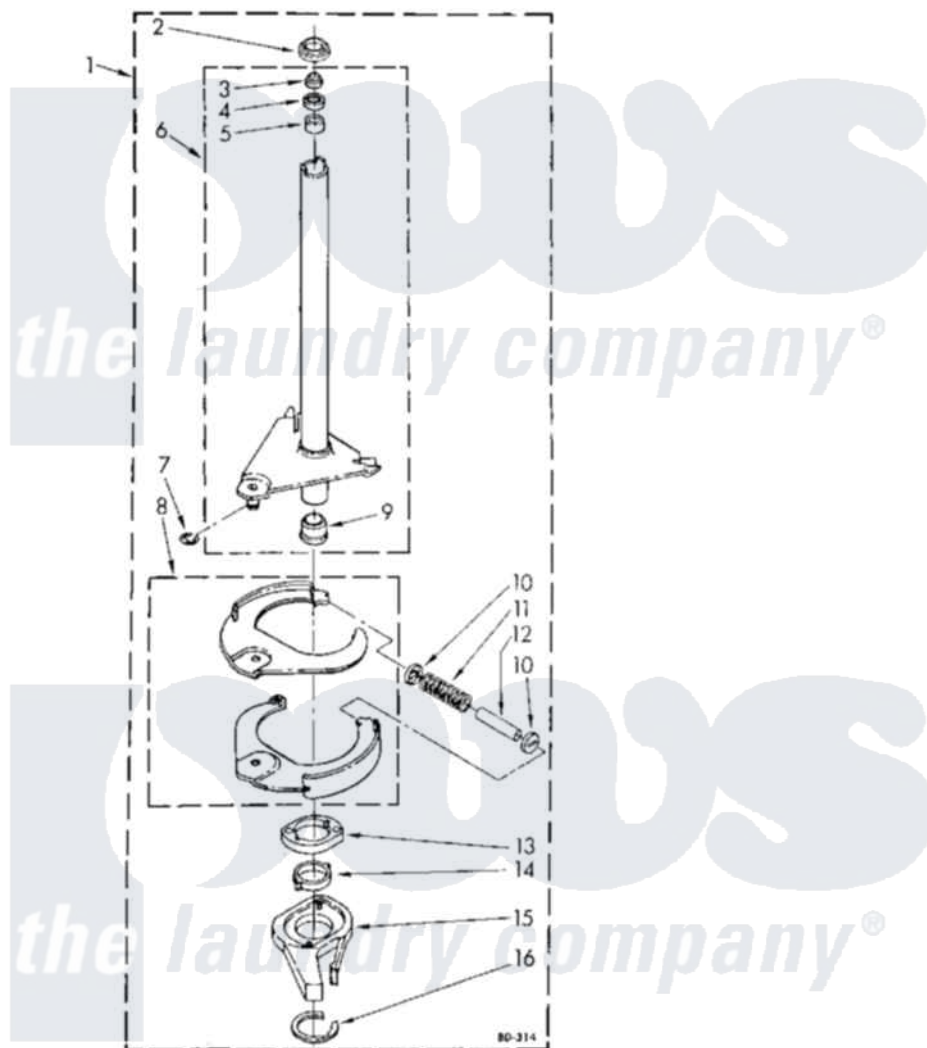

Whirlpool CA2751XSW5 11 - BRAKE AND DRIVE TUBE

BRAKE AND DRIVE TUBE PARTS

For Model: CA2751XSW5

13

3351714

Whirlpool Commercial Whirlpool CA2751XSW5 Washer Parts Parts Diagram 11 - BRAKE AND DRIVE TUBE

Click on the part number to view part

Item	Original Part Number	Replaced By	Status	Part Description
1	388951	285792		Basketdrive
2	62658			Ring, Thrust
3	91939			Seal, Shaft
4	356427			Seal, Spin Pinion
5	356937			Spacer, Drive Tube
6	64027	64208		Tube-Spin
7	64035	W10083190		Ring, Retaining
8	64232	285438		Shoe-Brake
9	62703	8546462		"T" Bearing, Spin Tube
10	62648	285658		Sleeve
11	62647		Not Available	Spring, Brake
12	62909	285658		Sleeve
13	63023	8546461		Cam, Brake Release
14	63022			Sleeve, Cam
15	64194	285790		Lining
16	90368	W10083200		Ring, Retaining