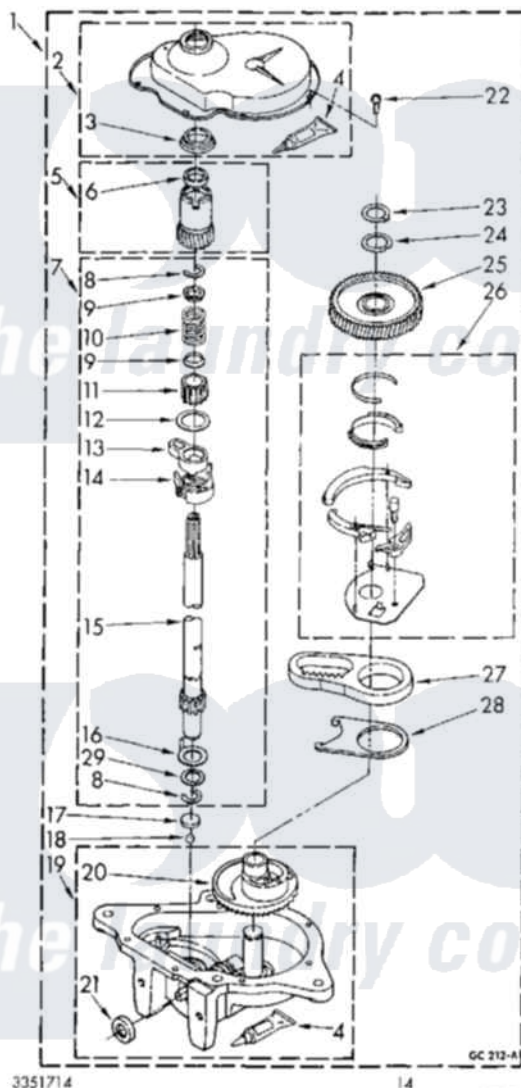

Whirlpool CA2751XSW5 12 - GEARCASE

GEARCASE PARTS

For Model: CA2751XSW5

3351714

14

726-A-14

(CONTINUED ON 726-B-1)

Whirlpool [Commercial Whirlpool CA2751XSW5 Washer Parts](#) Parts Diagram 12 - GEARCASE

Click on the part number to view part

Item	Original Part Number	Replaced By	Status	Part Description
1	389246	3360629		Gearcase
2	62685	285202		Cover, Gearcase
3	3347188	3349985		Seal, Gearcase Cover
4	285195			Sealer Sealer, Gasket
5	63320	285362		Gear and Pinion
6	356427			Seal, Spin Pinion
7	389387			Shaft, Agitator
8	90369		Not Available	Ring, Retaining (2)
9	62677			Retainer, Spring
10	62676			Spring, Agitator
11	63273	285509		Shaft, Agitator
12	62619			Washer, Agitator Gear
13	62580	285206		Cam-Agitator
14	62581	285206		Cam-Agitator
15	389231			Shaft, Agitator
16	62618			Washer, Cam Thrust

17	16018	285205	Bearing
18	85529	285205	Bearing
19	389229	285515	Gearcase
20	62528	285515	Gearcase
21	285352		Seal Kit, Thrust Plug
22	90864	3351614	Screw, Gearcase Cover Mounting
23	95082	285765	Ring-Retrn
24	285292	285766	Washer Kit, Thrust
25	62570	285362	Gear and Pinon
26	388253	999516	Shelf-Glas
27	62534	8546456	Rack, Connecting
28	62621		Actuator, Shift
29	388815		Washer, Intermediate 1 3976263 Miscellaneous Parts Bag 2 3976300 Washer, Inlet Hose 3 3366913 Clamp, Hose