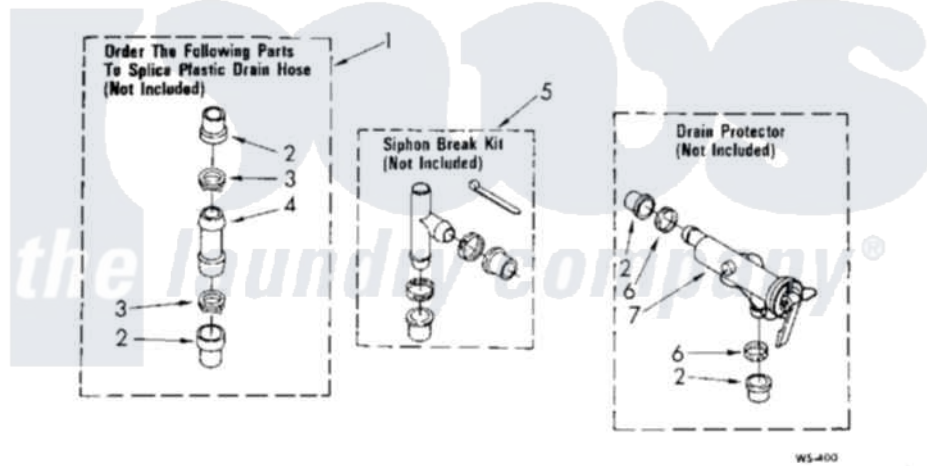

**WATER SYSTEM PARTS**

For Model: CA2751XSW5

WS-400

FOR ORDERING INFORMATION REFER TO PARTS PRICE LIST

15

3351714

726-8-1

[Whirlpool Commercial Whirlpool CA2751XSW5 Washer Parts](#) Parts Diagram 13 - WATER SYSTEM

Click on the part number to view part

Item	Original Part Number	Replaced By	Status	Part Description
1	<a href="#">285442</a>			Water System Parts
2	<a href="#">285321</a>			Water System Parts
3	370447	<a href="#">285655</a>		Clamp, Hose
4	<a href="#">16272</a>			Connector, Straight
5	<a href="#">285320</a>			Water System Parts
6	65349	<a href="#">285655</a>		Clamp, Hose
7	<a href="#">367031</a>			Water System Parts