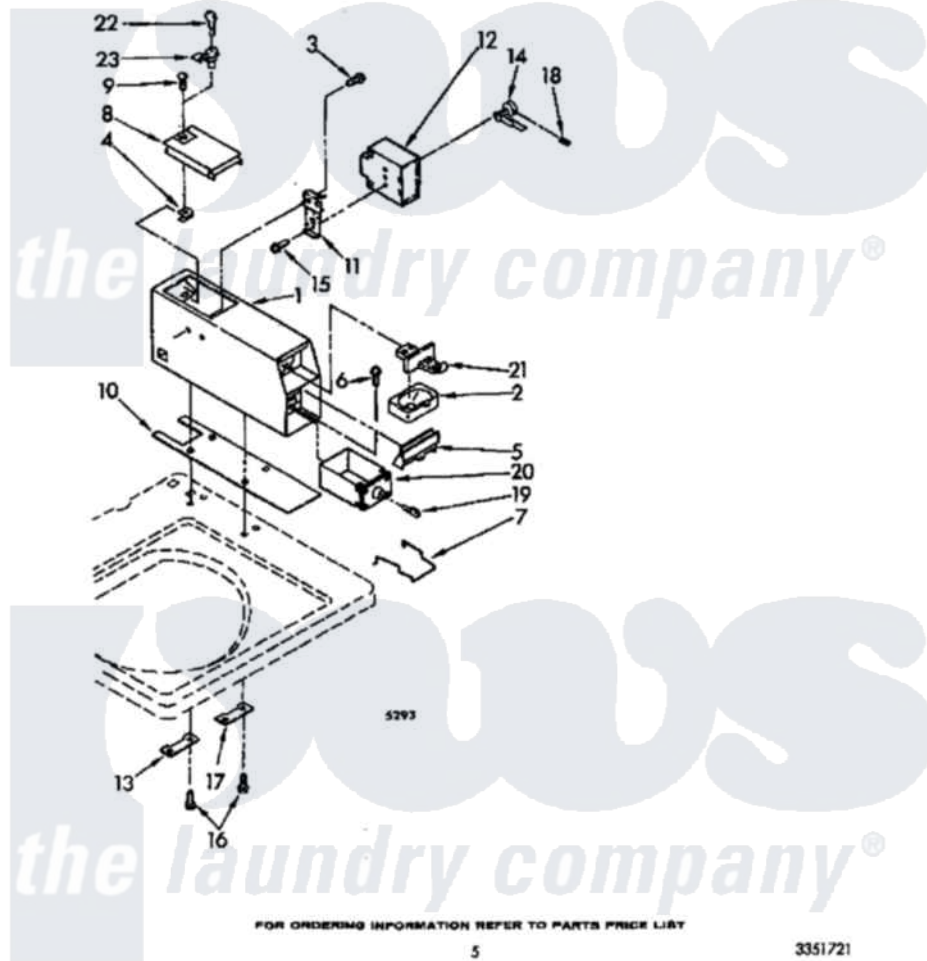

Whirlpool CA2751XWG0 04 - METER CASE

METER CASE PARTS For Model: CA2751XWG0

Whirlpool [Commercial Whirlpool CA2751XWG0 Washer Parts](#) Parts Diagram 04 - METER CASE
Click on the part number to view part

Item	Original Part Number	Replaced By	Status	Part Description
1	3351132	8527844		Case
"	3351133	3951146		Case
"	3351134	3357359		Meter Case
2	385421			Funnel, Coin
3	339805			Screw, 10-32 X 3/16
4	90406			Cage Nut, 5/16-18
5	3351150	285883		Spacer
"	3351151	285884		Spacer
"	3351152			Spacer, Money Vault (Golden Harvest)
6	3353994			Bolt, Meter Case Mounting
7	3352295			Guide, Drawer
8	385757	3351136		Service Door Assembly
"	385758		Not Available	Door, Service (Almond)
"	385760	285880		Door
9	358409			Screw And Washer
10	3348850	3954812		Cushion, Meter Case

11	385575		Bracket, Timer
12	3354381	Not Available	Timer, 60 Hz.
13	3353813		Plate, Mounting
14	385571		Clutch, Timer
"	354987		Ring, Retaining
15	96435	356418	Screw
16	3349065		Bolt, Meter Case Mounting
17	3347825	3353813	Plate, Mounting
18	98654	8533976	Set Screw
19	BLANK	Not Available	Key, Money Box
20		Not Available	
21		Not Available	
22	BLANK	Not Available	Key, Service Door
23	BLANK	Not Available	Security Lock & Cam Assembly