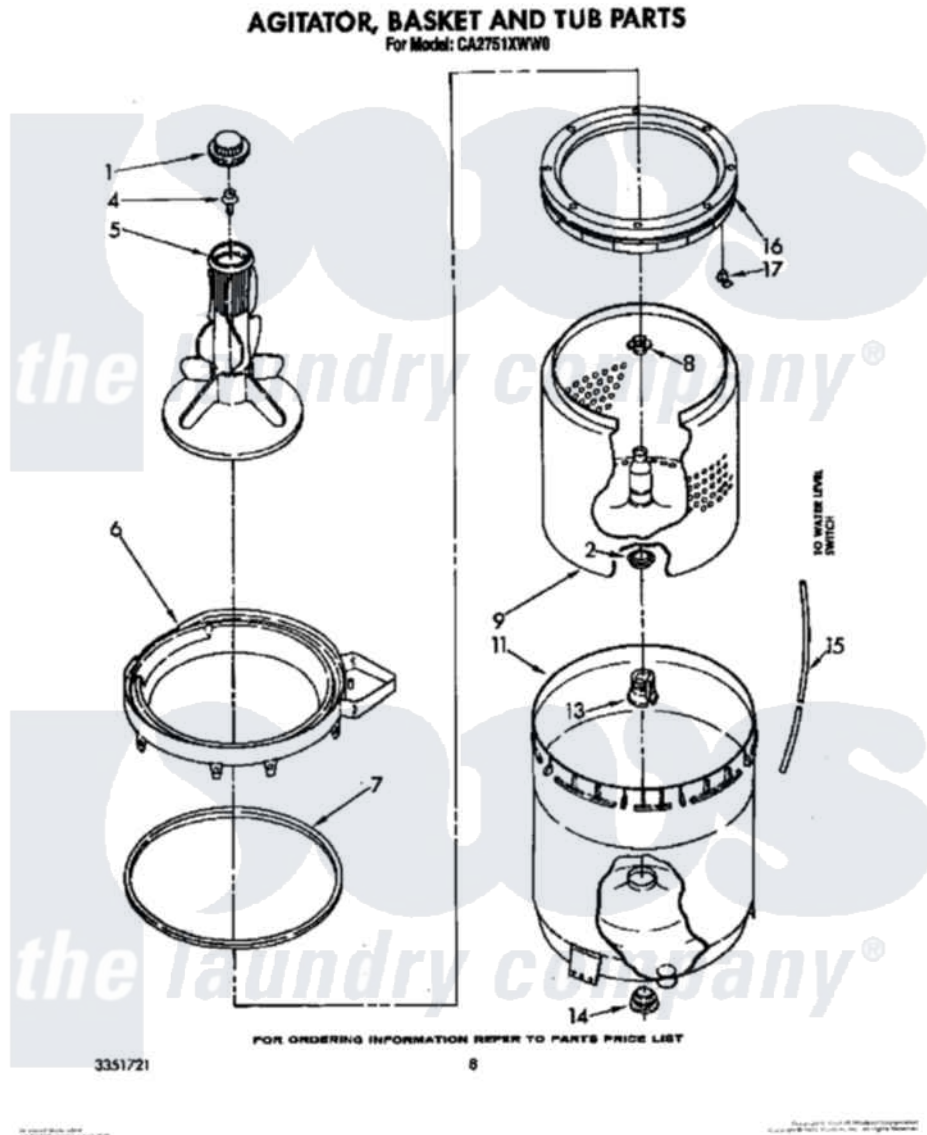

Whirlpool CA2751XWG0 06 - AGITATOR, BASKET AND TUB

Whirlpool [Commercial Whirlpool CA2751XWG0 Washer Parts](#) Parts Diagram 06 - AGITATOR, BASKET AND TUB
Click on the part number to view part

Item	Original Part Number	Replaced By	Status	Part Description
1	3388571	3355758		Cap, Agitator
2	3352284	285630		Plug
4	358237			Screw And Washer
5	3350151	285622		Agitator
6	387966	3360611		Tub Ring And Gasket Assembly
7	63222	3359586		Gasket, Tub Ring
8	21366			Nut, Spanner
9	3349748	3956207		Basket And Balance Ring
11	63125			Tub
13	389140			Tub Block, Basket Drive
14	383727			Gasket, Centerpod
15	386757	353244		Hose, Pressure Switch
16	387868	3956205		Balance Ring
17	387868	3956205		Balance Ring