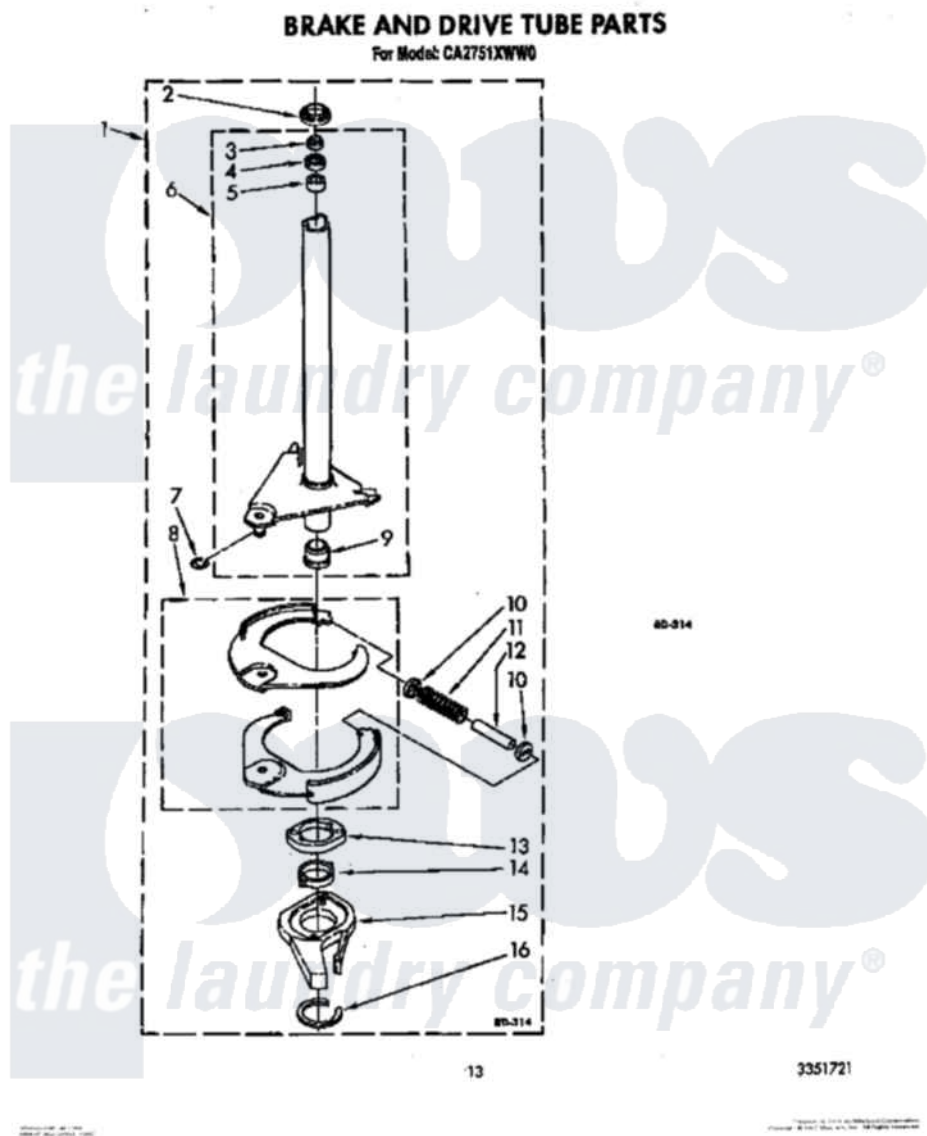

Whirlpool CA2751XWG0 11 - BRAKE AND DRIVE TUBE

Whirlpool Commercial Whirlpool CA2751XWG0 Washer Parts Parts Diagram 11 - BRAKE AND DRIVE TUBE
Click on the part number to view part

Item	Original Part Number	Replaced By	Status	Part Description
1	388951	285792		Basketdrive
2	62658			Ring, Thrust
3	91939			Seal, Shaft
4	356427			Seal, Spin Pinion
5	356937			Spacer, Drive Tube
6	64027	64208		Tube-Spin
7	64035	W10083190		Ring, Retaining
8	64232	285438		Shoe-Brake
9	62703	8546462		"T" Bearing, Spin Tube
10	62648	285658		Sleeve
11	62647		Not Available	Spring, Brake
12	62909	285658		Sleeve
13	63023	8546461		Cam, Brake Release
14	63022			Sleeve, Cam
15	64194	285790		Lining
16	90368	W10083200		Ring, Retaining